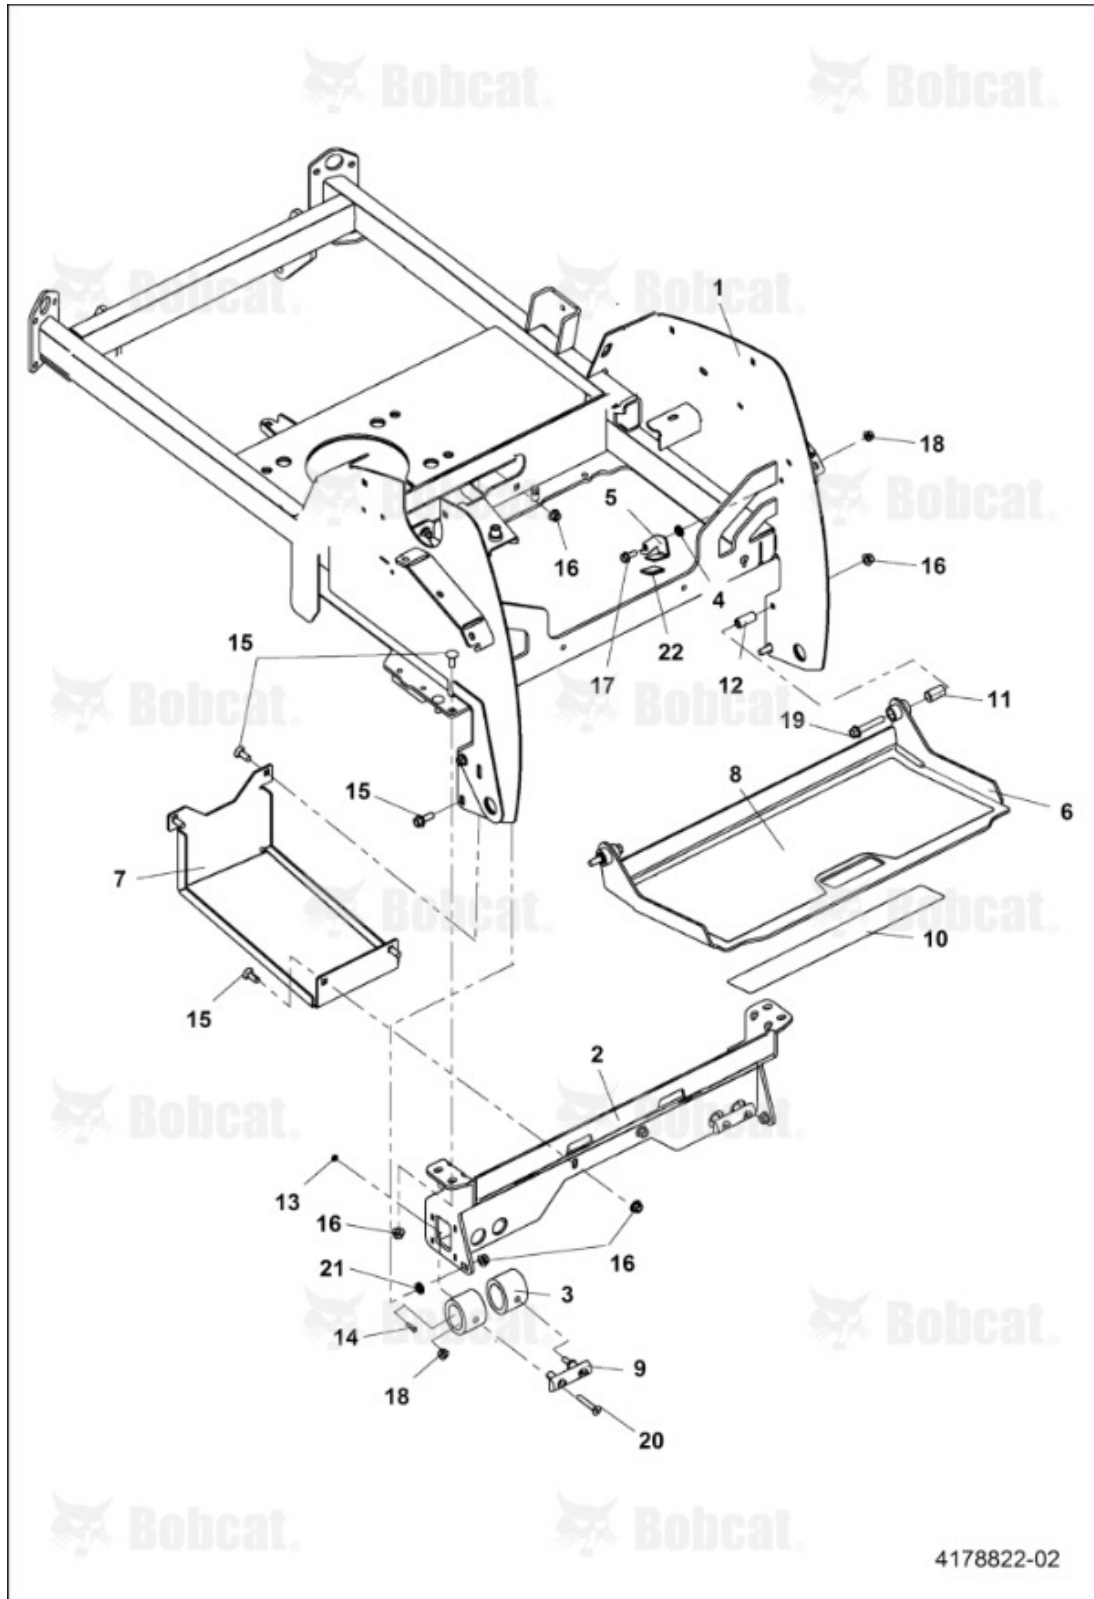

Title: Engine Deck Assembly  
Model Number: ZS4000  
Serial Number: 9994002EU11001 & Above

Title: Engine Deck Assembly  
 Model Number: ZS4000  
 Serial Number: 9994002EU11001 & Above

Ref #	Part #	Description	S/N	Qty
1	4178728	FRAME W/LABELS		1
2	4172751.46	PLATE ENGINE		1
3		ENGINE 22HP, ENGINE 22HP, NSS - USED ON 48" NON EFI ONLY		1
3		ENGINE FT730V EFI, ENGINE FT730V EFI, NSS - USED ON 52" & 61" EFI ONLY		1
4	7498349	MUFFLER ENGINE		1
4	7519454	MANIFOLD MUFFLER		1
4	4170548-03	CLAMP MUFFLER		1
5	4170170	PULLEY MOWER		1
6	7501227	CLUTCH ELECTRIC		1
7	4169106	PIN CLUTCH		1
8	4173452.46	CLUTCH STOP WELDMENT		1
9	7528858	SOLENOID STARTER		1
10	4164252-001	FITTING BARBED STRAIGHT		1
11	4164251	VALVE DRAIN		1
12	7529391	HOSE FUEL		1
13	4E6	WASHER, Was PN 64006-03, A		5
14	1C620	SCREW HEX CAP, Was PN 64123-16, A		4
15	64164-12	KEY SQUARE		1
16	64006-06	WASHER LOCK		1
17	64123-155	BOLT HEX		1
18	10C616	BOLT SHRT SQ NK RHD 3/8-16X1 GRD 5, Was PN 64018-44, A		5
19	4171826	WASHER FLAT		4
20	38304-03	BEARING PLASTIC		1

Title: Rider Platform ASSY  
Model Number: ZS4000  
Serial Number: 9994002EU11001 & Above

Title: Rider Platform ASSY  
 Model Number: ZS4000  
 Serial Number: 9994002EU11001 & Above

Ref #	Part #	Description	S/N	Qty
1	4178728	FRAME W/LABELS		1
2	4171132.46	PLATE FOOT WELDMENT		1
3	4170585	BUMPER RADIAL		4
4	4170388	SPACER LATCH		1
5	7454407.46	BRACKET LATCH		1
6	4171256.41	PLATE FOOT W/A		1
7	4171113.46	PLATE TANK		1
8	4170670	MAT FOOTPLATE		1
9	4171672	BUMPER FOOTPLATE MOLDED		2
10	4178637	DECAL BOBCAT		1
11	4166324-04	BEARING PLASTIC		2
12	4171254	SPACER ROUND		2
13	64229-10	NUT NYLON		4
14	64152-49	SCREW HEX HEAD		4
15	10C616	BOLT SHRT SQ NK RHD 3/8-16X1 GRD 5, Was PN 64018-44, A		10
16	11D6	NUT LOCK HEX NYLON, Was PN 64268-03, A		12
17	35C512	SCREW FLANGED HEAD CAP, Was PN 64262-006, A		4
18	11D5	NUT LOCK HEX NYLON, Was 64268-02, A		5
19	64262-027	BOLT FLANGE		2
20	64272-03	SCREW HEX		4
21	64163-31	WASHER FLAT		2
22	4171365	CAP ASSEMBLY		1