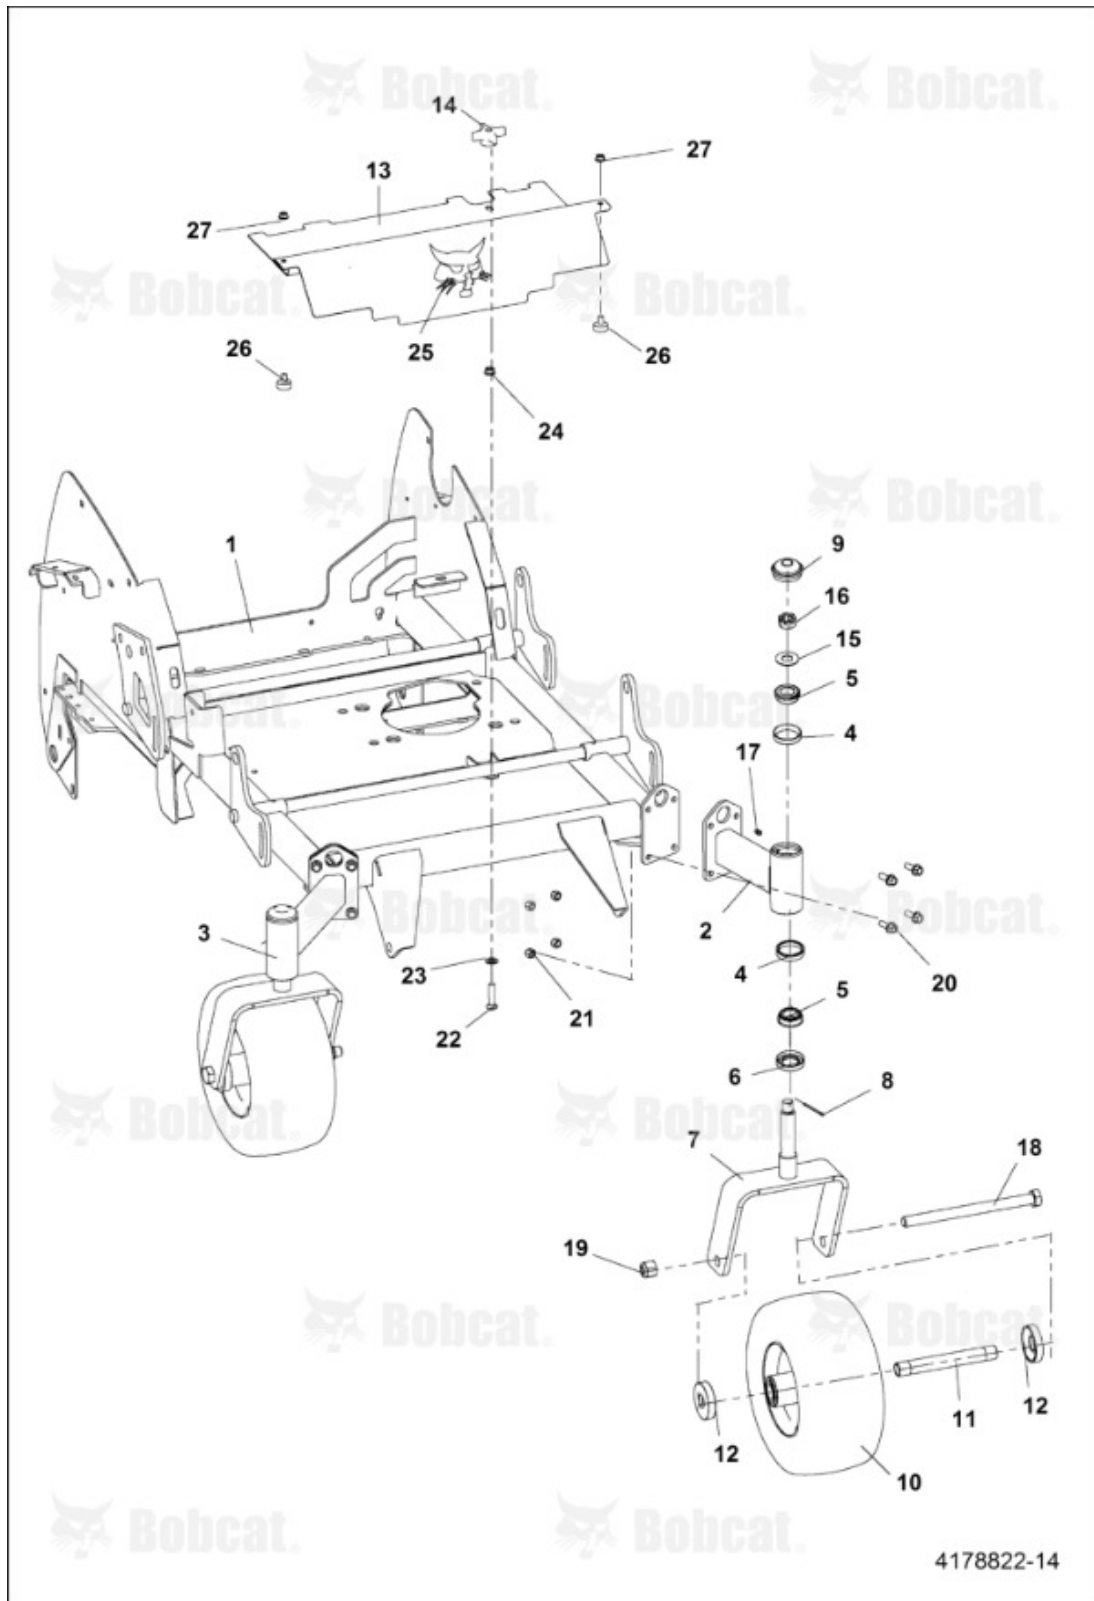

Title: Caster ASSY
Model Number: ZS4000
Serial Number: 9994002EU11001 & Above

Title: Caster ASSY
Model Number: ZS4000
Serial Number: 9994002EU11001 & Above

Ref #	Part #	Description	S/N	Qty
1	4178728	FRAME W/LABELS		1
2	4178503.45	CASTER ARM WELDMENT, W/Ref. 4		1
3	4178504.45	CASTER ARM WELDMENT, W/Ref. 4		1
4	48043-03C	BEARING CUP		4
5	48043-04C	BEARING CONE		4
6	48480	SEAL RING		2
7	4174642.46	YOKE CASTER WELDMENT, Was 4167764.46, D		2
8	64140-5	PIN COTTER		2
9	4162986	CAP END		2
10	4178450	WHEEL ASSEMBLY 13X6.50-6		2
10	4179540	WHEEL 13X6.5-6 NO FLAT ASSEMBLY, optional		2
11	2722230-03	SHAFT WHEEL		2
12	2722231	SPACER END		4
13	4177857.46	COVER BELT CENTER		1
14	38524	KNOB 4 PRONG		1
15	7508524	WASHER SPRING, Was PN 64209-17, A		2
16	7508188	NUT HEX SLOTTED, Was PN 64025-20, A		2
17	85010N	ZERK FITTING		2
18	1C12160	SCREW HEX HEAD, Was PN 64123-223, A		2
19	59D12	NUT LOCK HEX NYLON, Was PN 64229-07, A		2
20	35C616	SCREW FLANGED HEAD CAP, Was PN 64262-011, A		8
21	59D6	NUT LOCK HEX NYLON, Was 64229-03 , A		8
22	10C628	BOLT HEAD ROUND, Was PN 64018-39, A		1
23	64163-98	WASHER FLAT		1
24	99D6	NUT HEX FLANGED, Was PN 64141-4, A		1