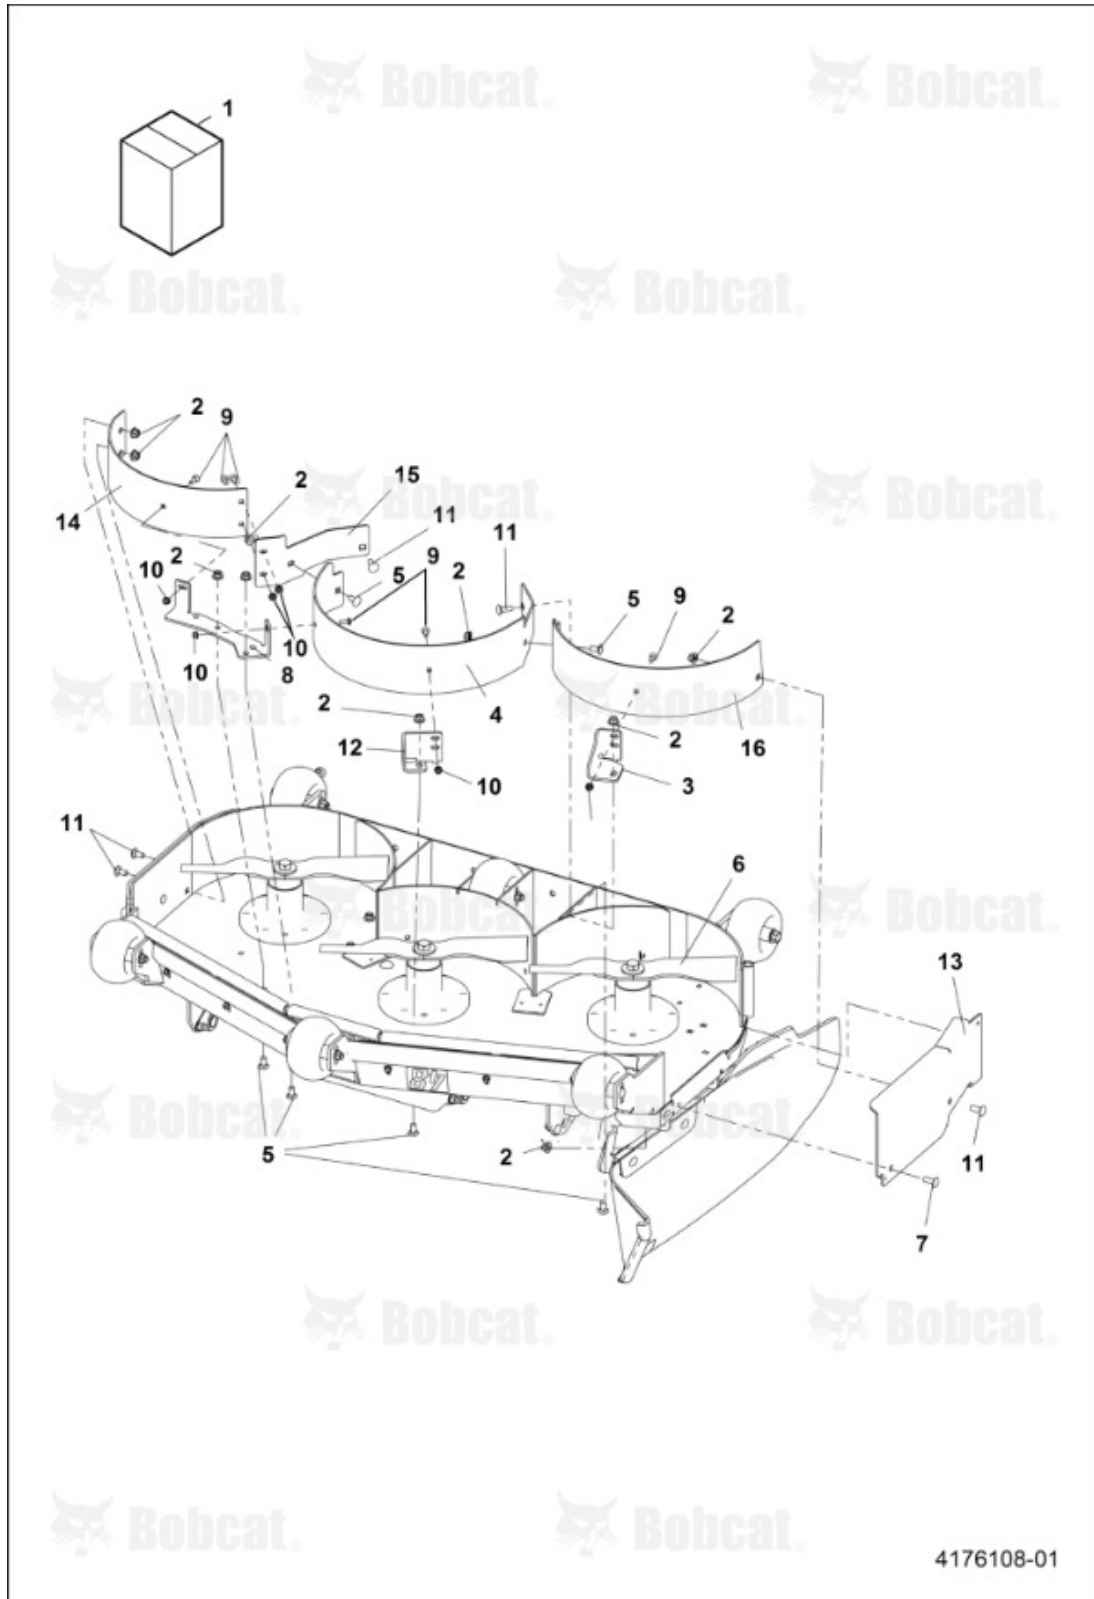

Title: Mulch Kit (48")
Model Number: ZS4000
Serial Number: 9994002EU11001 & Above

Title: Mulch Kit (48")
Model Number: ZS4000
Serial Number: 9994002EU11001 & Above

Ref #	Part #	Description	S/N	Qty
1	970589	KIT MULCH 48 IN, Ref. 2-16		1
2	11D6	NUT LOCK HEX NYLON, Was PN 64268-03, A		12
3	4175181.7	BRACKET BAFFLE		1
4	4174635.7	BAFFLE MULCH CENTER		1
5	10C612	BOLT, Was PN 64018-23, A		6
6	2722543-01	BLADE 16.25 ELIMINATOR		3
7	35C616	SCREW FLANGED HEAD CAP, Was PN 64262-011, A		1
8	4174508.7	BRACKET BAFFLE		1
9	37C412	BOLT, Was PN 64018-2, A		6
10	11D4	NUT LOCK HEX NYLON, Was PN 64268-01, A		6
11	10C616	BOLT SHRT SQ NK RHD 3/8-16X1 GRD 5, Was PN 64018-44, A		5
12	4174340.7	BRACKET MOUNT		1
13	4174639.7	PLATE ECO 48		1
14	4174636.7	BAFFLE MULCH LH		1
15	4174634.7	BAFFLE MULCH LH		1
16	4174633.7	BAFFLE MULCH LH		1