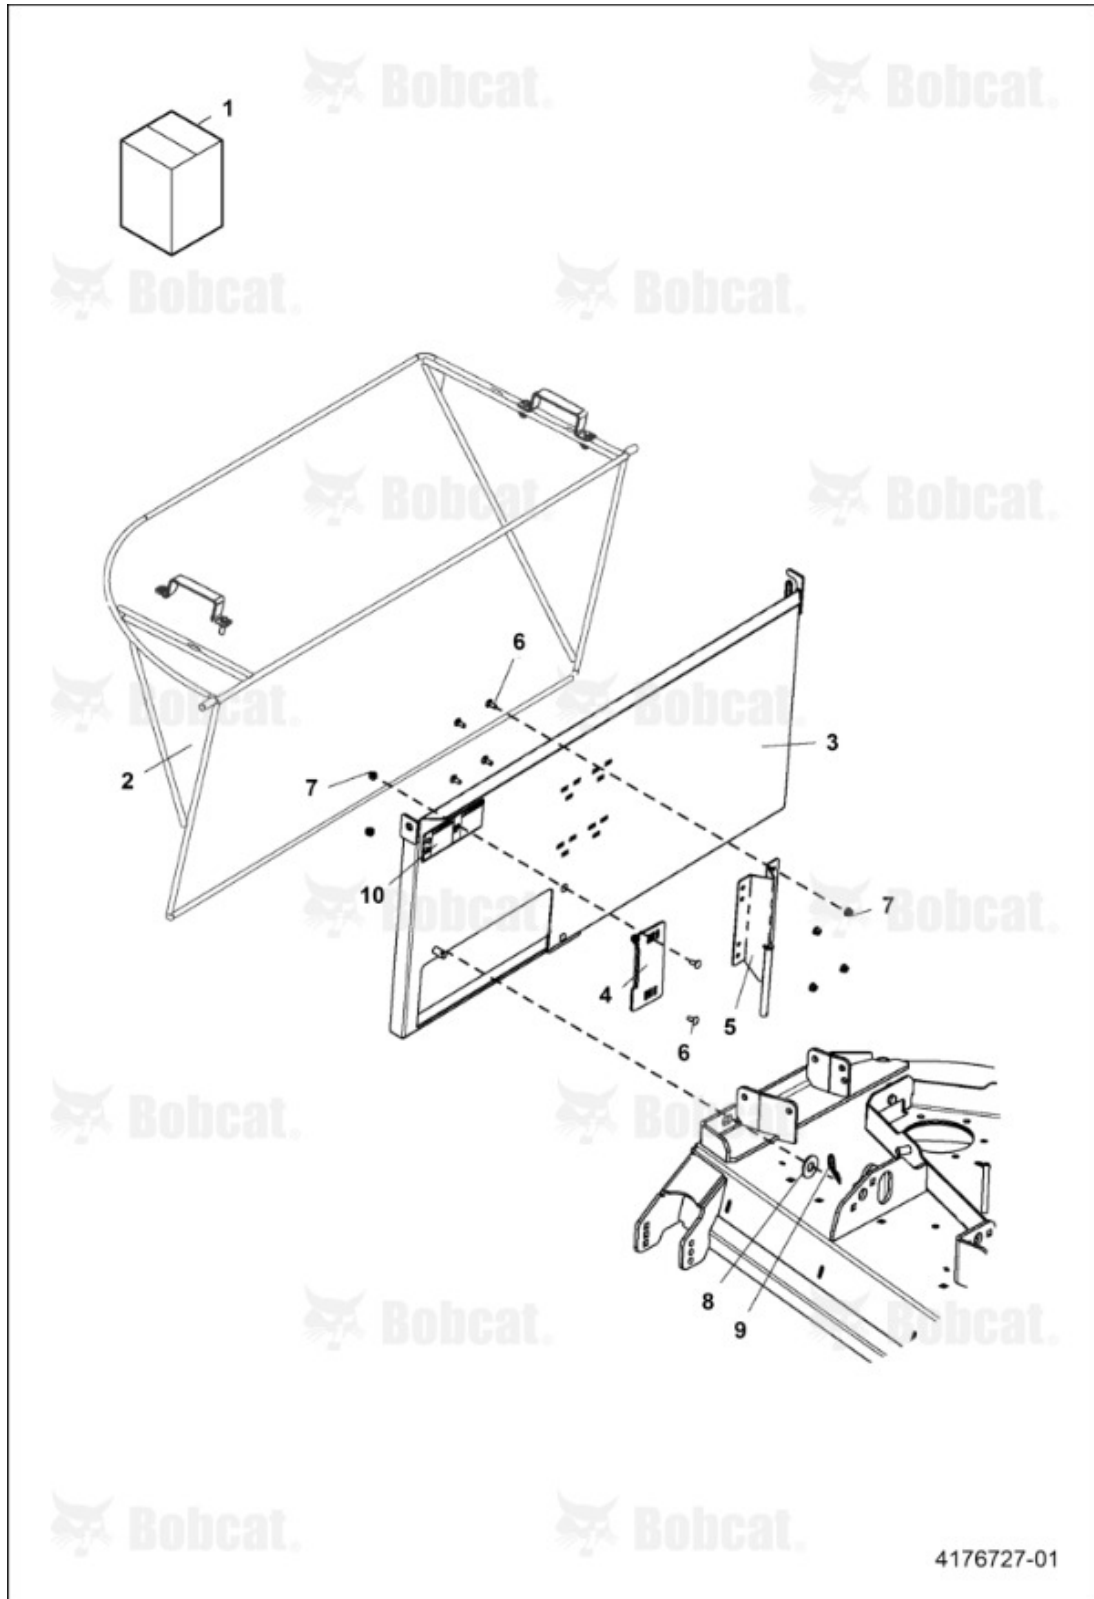

Title: Bag Kit (Poly)
Model Number: ZS4000
Serial Number: 9994002EU11001 & Above

Title: Bag Kit (Poly)
Model Number: ZS4000
Serial Number: 9994002EU11001 & Above

Ref #	Part #	Description	S/N	Qty
1	970590	MI BAGGER POLY 5 BUSHEL, 5 bushel - Ref. 2-10		1
1	970591	MI BAGGER POLY 3.75 BUSHEL, 3.75 bushel - Ref. 2-10		1
2	4176812	BAG CATCHER, 5 bushel		1
2	4176811	BAG CATCHER, 3.75 bushel		1
2	4135876	BAG CATCHER, 3.75 bushel - bag only		1
3	4176729	BRACKET MOUNTING, 5 bushel		1
3	4176728	BRACKET MOUNTING, 3.75 bushel		1
4	4176711.7	BRACKET DISCHARGE		1
5	4176716.7	WELDMENT BAG MOUNT		1
6	7508182	BOLT CARRIAGE, Was PN 64018-41, A		6
7	11D4	NUT LOCK HEX NYLON, Was PN 64268-01, A		6
8	64163-98	WASHER FLAT		1
9	64168-7	PIN COTTER		1
10	7511900	DECAL WARNING		1