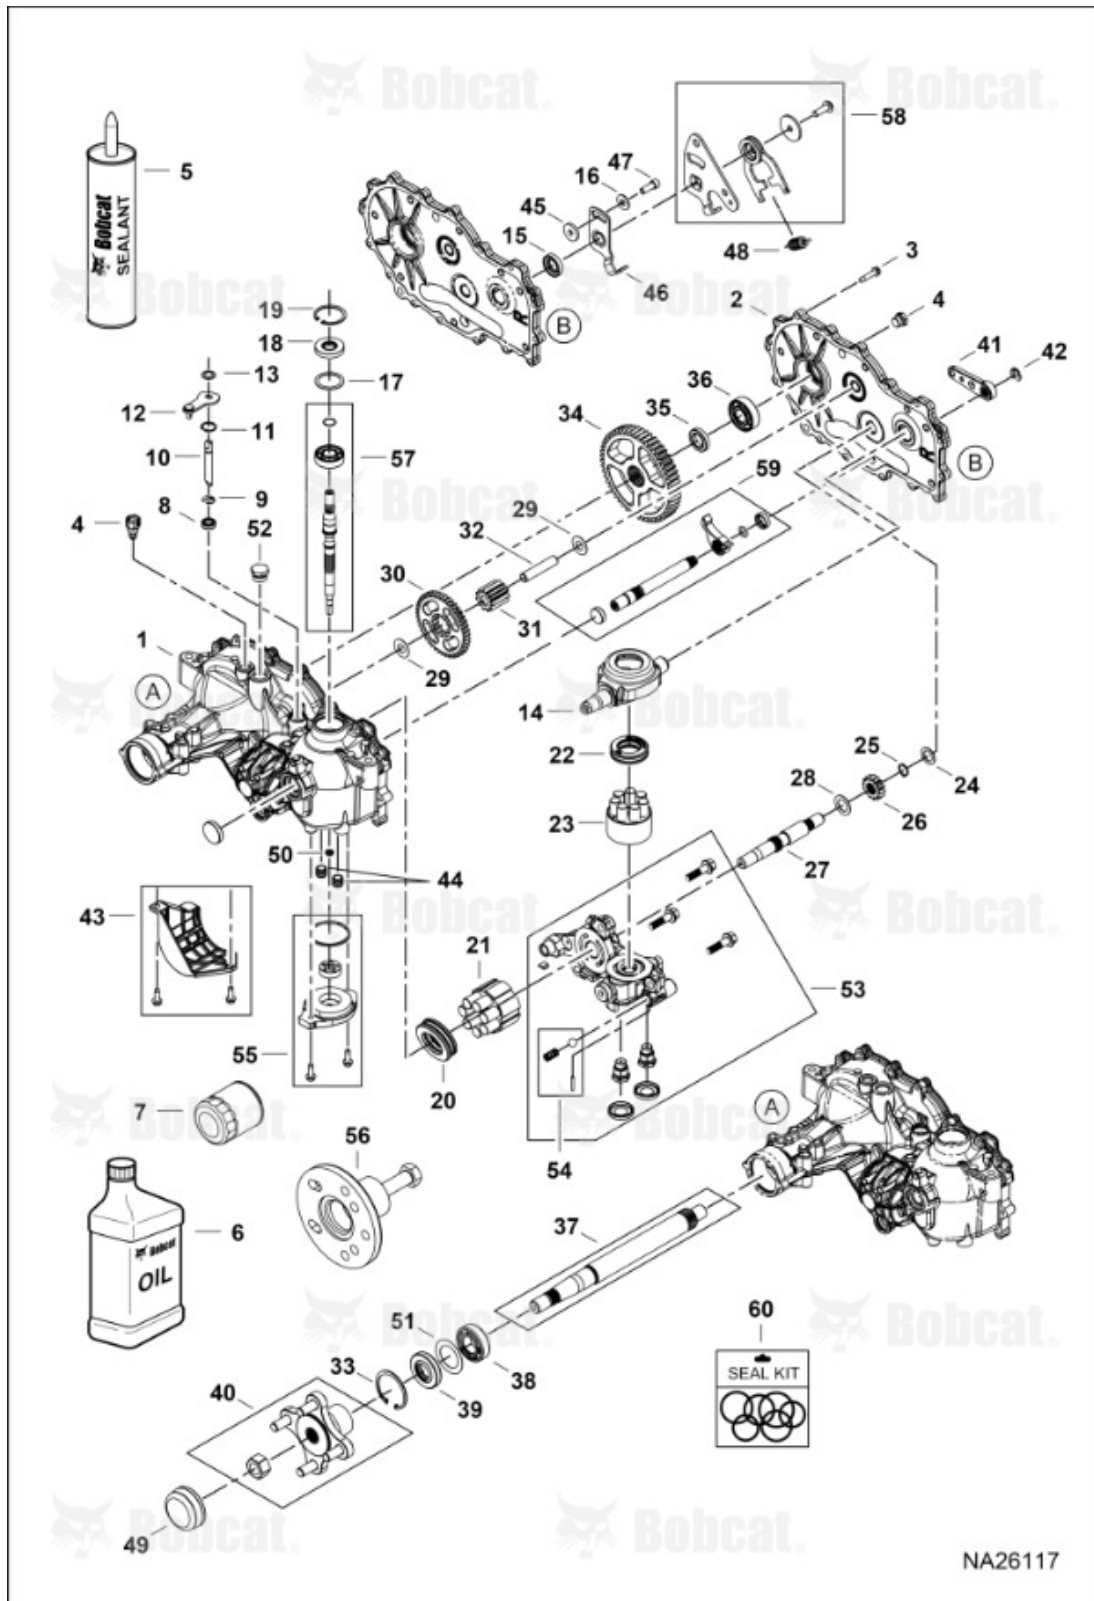

Title: Transaxle Right
Model Number: ZS4000
Serial Number: 9994002EU11001 & Above

NA26117

Title: Transaxle Right
Model Number: ZS4000
Serial Number: 9994002EU11001 & Above

Ref #	Part #	Description	S/N	Qty
1	7528569	KIT HOUSING		1
2	7528570	KIT COVER RH		1
3	7525210	SCREW HEX		16
4	7525209	PLUG VENT		2
5	7504362	SEALANT GASKET LIQUID		1
6	7354881	OIL 15W40 QT 12, Transaxle fluid		x
6	7354882	OIL 15W40 GAL 6, Transaxle fluid		X
6	7354882PK	OIL 15W40 GAL 216		X
7	4142045-06	FILTER TRANSAXLE		1
8	7525211	SEAL LIP		1
9	7504367	RING RETAINING		1
10	7525212	ROD BYPASS		1
11	7504366	RING RETAINING		1
12	7525812	ARM BYPASS		1
13	7525214	RING RETAINING		1
14	7525215	SWASHPLATE		1
15	7525216	SEAL LIP		1
16	7504359	WASHER FLAT		1
17	7525217	WASHER FLAT		1
18	7525218	SEAL LIP		1
19	7525219	RING RETAINING		1
20	7525220	BEARING BALL		1
21	7525221	KIT CYLINDER BLOCK		1
22	4164841-004	BEARING PLASTIC		1
23	4164841-003	KIT CYLINDER BLOCK		1