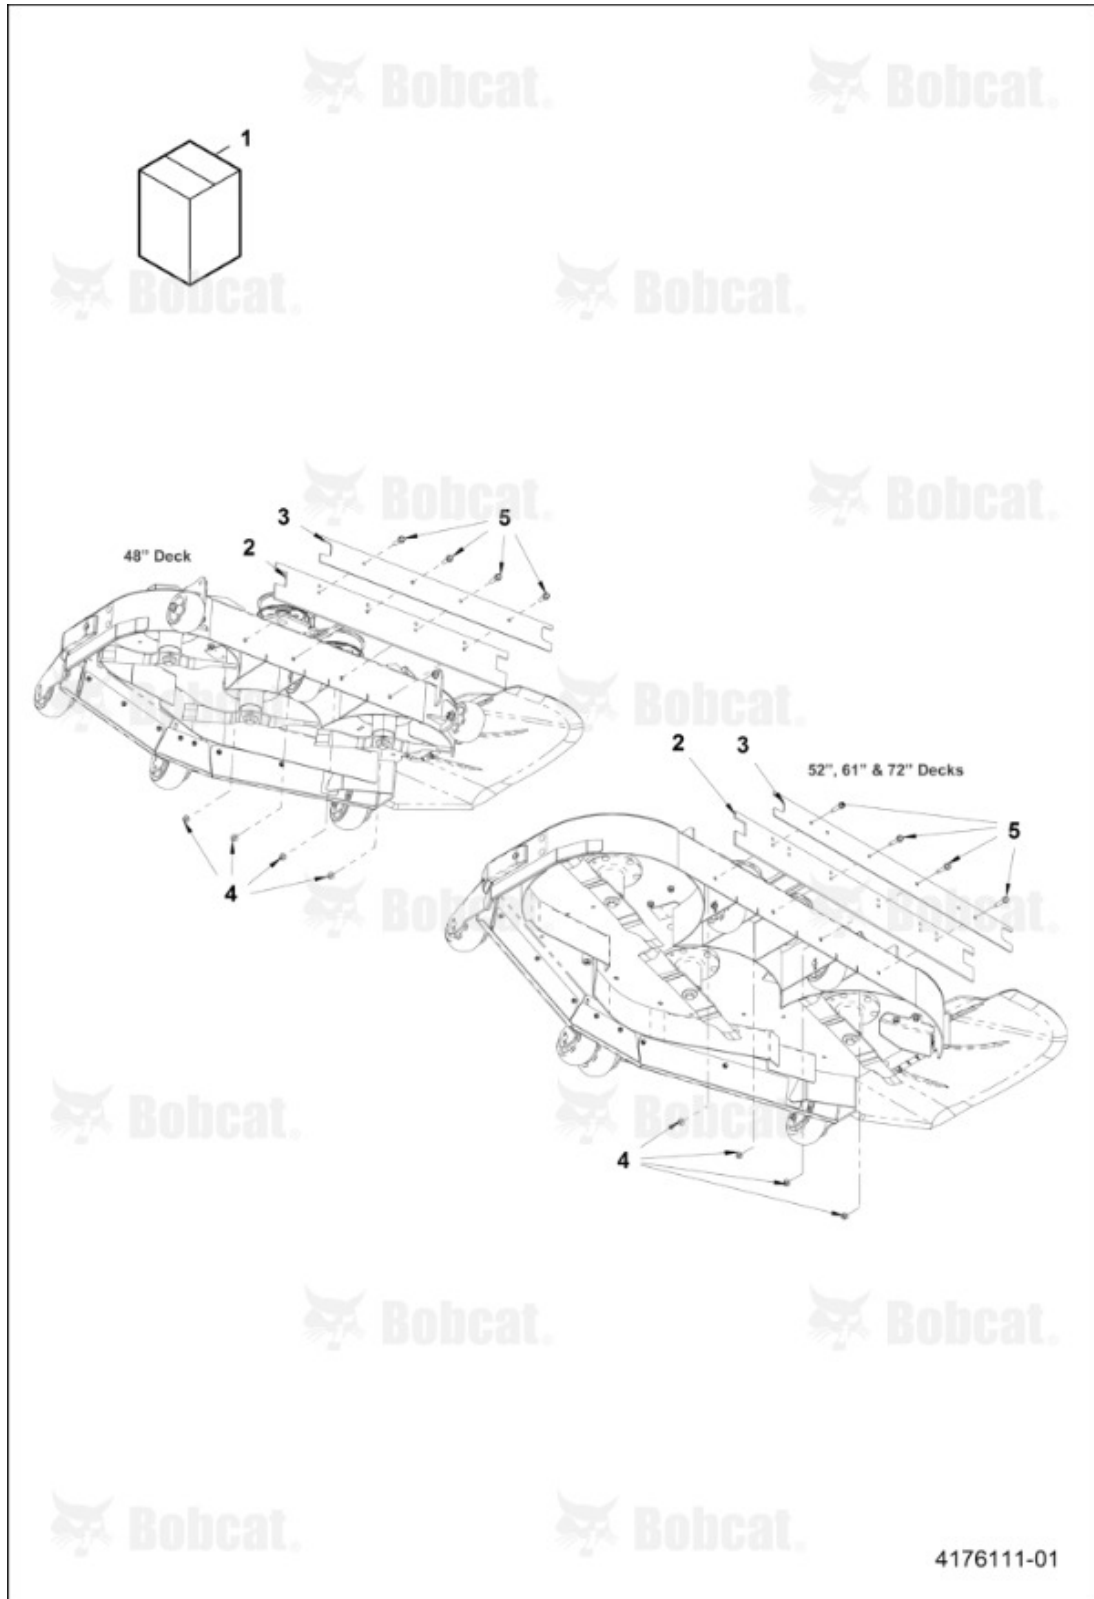

Title: Striping Kit (48")
Model Number: ZS4000
Serial Number: 9994002EU11001 & Above

Title: Striping Kit (48")
Model Number: ZS4000
Serial Number: 9994002EU11001 & Above

Ref #	Part #	Description	S/N	Qty
1	970592	KIT STRIPING 48 IN, 48" - Ref. 2-5		1
2	4175688	FLAP RUBBER, 48"		1
3	4175689.7	PLATE BACKUP, 48"		1
4	11D6	NUT LOCK HEX NYLON, Was PN 64268-03, A		4
5	64262-012	BOLT FLANGE		4