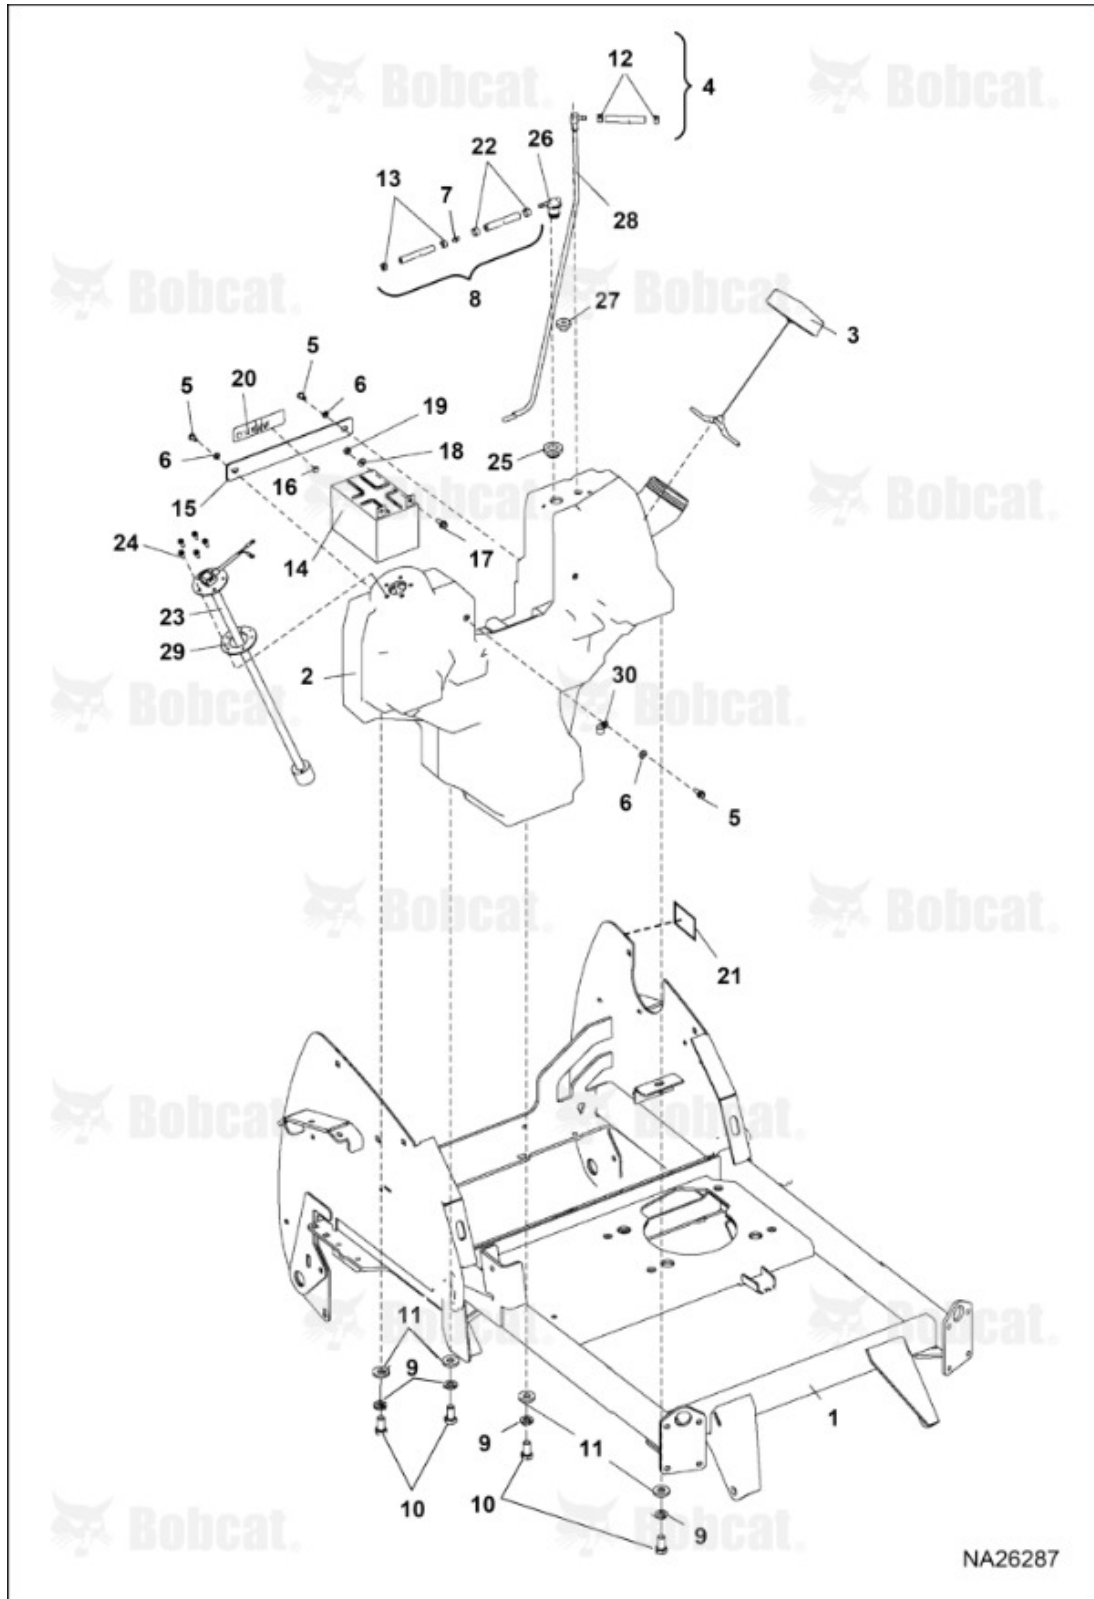

Title: Fuel Tank & Battery ASSY
Model Number: ZS4000
Serial Number: 9994002EU11001 & Above

NA26287

Title: Fuel Tank & Battery ASSY
Model Number: ZS4000
Serial Number: 9994002EU11001 & Above

Ref #	Part #	Description	S/N	Qty
1	4178728	FRAME W/LABELS		1
2	4175912	TANK FUEL, W/Ref. 24-30		1
3	4178085	CAP FUEL		1
4	7532644	HOSE FUEL SUB ASSEMBLY		1
5	1C408	BOLT, Was PN 64123-49, A		4
6	4E4	WASHER, Was 64006-01, A		4
7	4165864	FITTING HOSE		1
8	7532643	HOSE FUEL ASSEMBLY PURGE		1
9	4E6	WASHER, Was PN 64006-03, A		4
10	1C616	SCREW HEX HEAD CAP, Was PN 64123-50, A		4
11	64163-69	WASHER FLAT		4
12	7521536	CLAMP HOSE STEEL SPRING .5 RED		4
13	7522001	CLAMP HOSE		2
14	46979478	BATTERY 190CCA WITH DECAL, Was 4171099, A		1
14	4171973	CHARGER BATTERY		x
15	4178739	BRACKET BATTERY, W/Ref. 20		1
16	4171586	BUMPER RUBBER		1
17	35C412	SCREW FLANGED HEAD CAP, Was PN 64262-002, A		2
18	64163-03	WASHER FLAT		2
19	64025-01	NUT HEX		2
20	7511906	DECAL BATTERY		1
21	7511905	DECAL WARNING		1
22	7508591	CLAMP HOSE		2
23	4175912-01	SENDER FUEL		1
24	64152-46	SCREW HEX HEAD		5