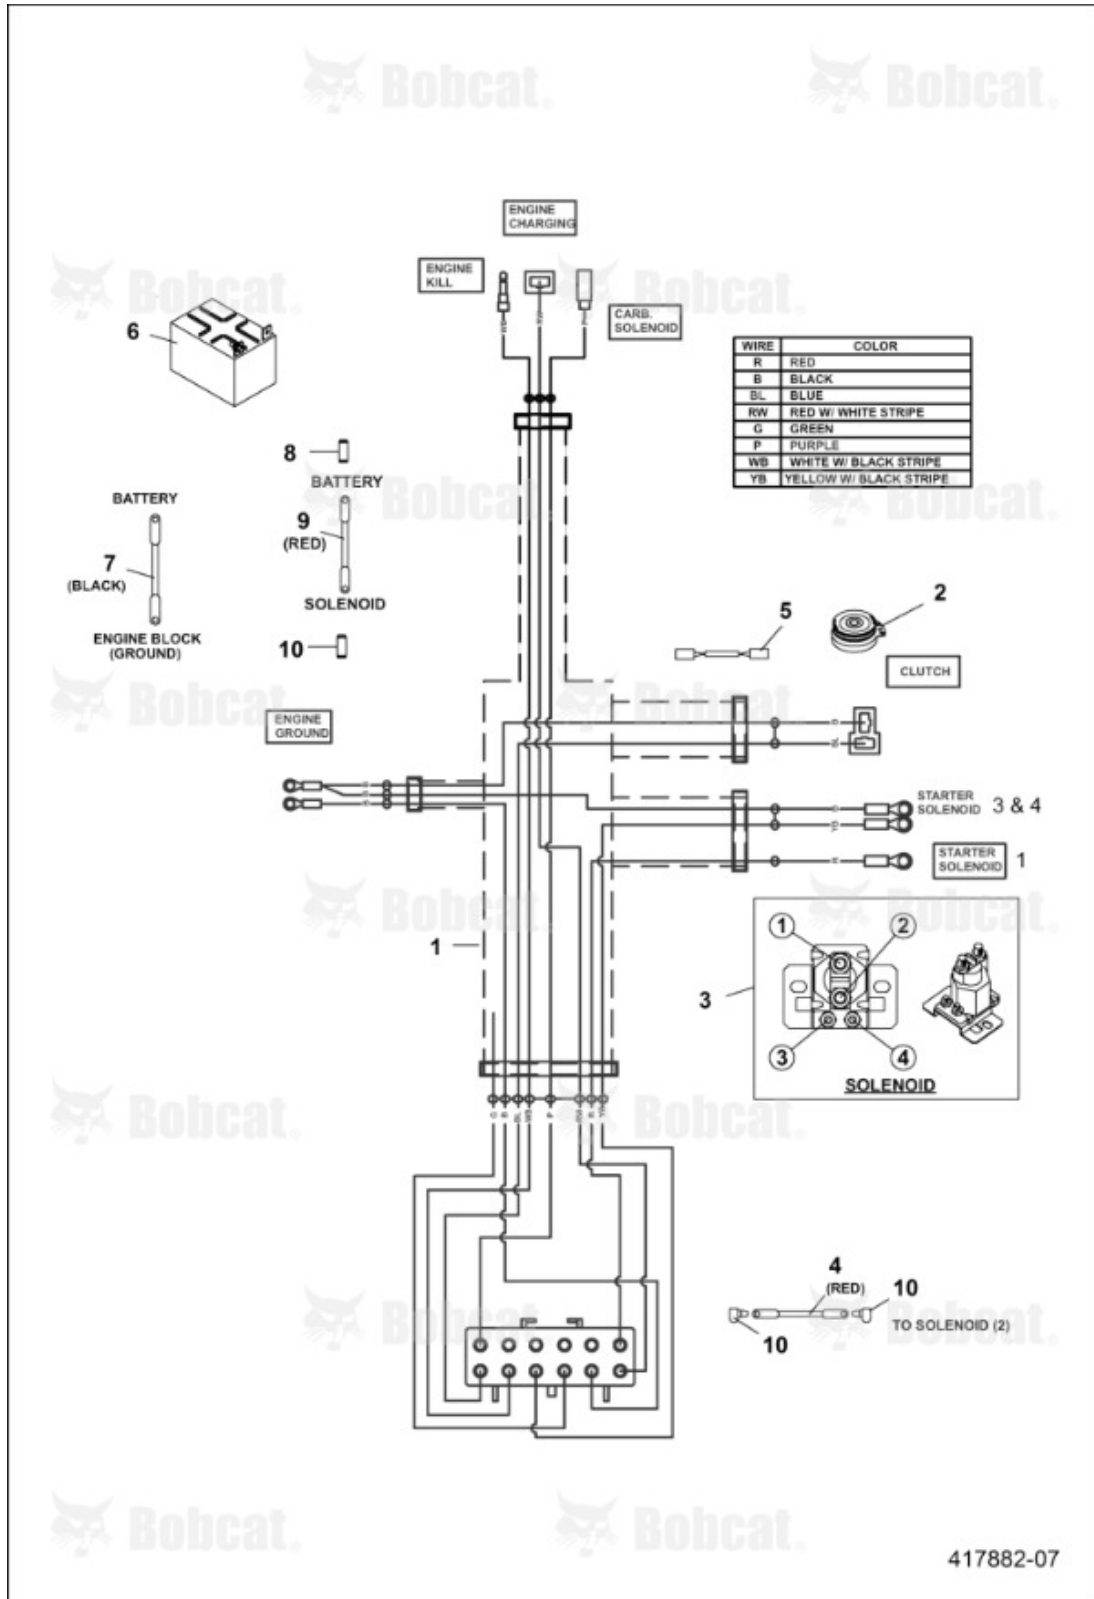

Title: Non Efi 48" Lower Wire Harness

Model Number: ZS4000

Serial Number: 9994002EU11001 & Above

417882-07

Title: Non Efi 48" Lower Wire Harness

Model Number: ZS4000

Serial Number: 9994002EU11001 & Above

Ref #	Part #	Description	S/N	Qty
1	4173594	HARNESS SOLENOID		1
2	7501227	CLUTCH ELECTRIC		1
3	7528858	SOLENOID STARTER, does not include hardware - was 38665, A		1
4	108061-04	CABLE BATTERY POSITIVE, Used on EMEA models.		1
5	2720949	WIRE CLUTCH		1
6	46979478	BATTERY 190CCA WITH DECAL, Was 4171099, A		1
6	4171973	CHARGER BATTERY		x
7	30-419	CABLE BATTERY NEGATIVE		1
8	112386	BOOT BATTERY TERMINAL POSITIVE		1
9	7522897	CABLE BATTERY W/CONDUIT, Was 2722227-02 - Used on NA., A		1
10	2308095	COVER TERMINAL		3