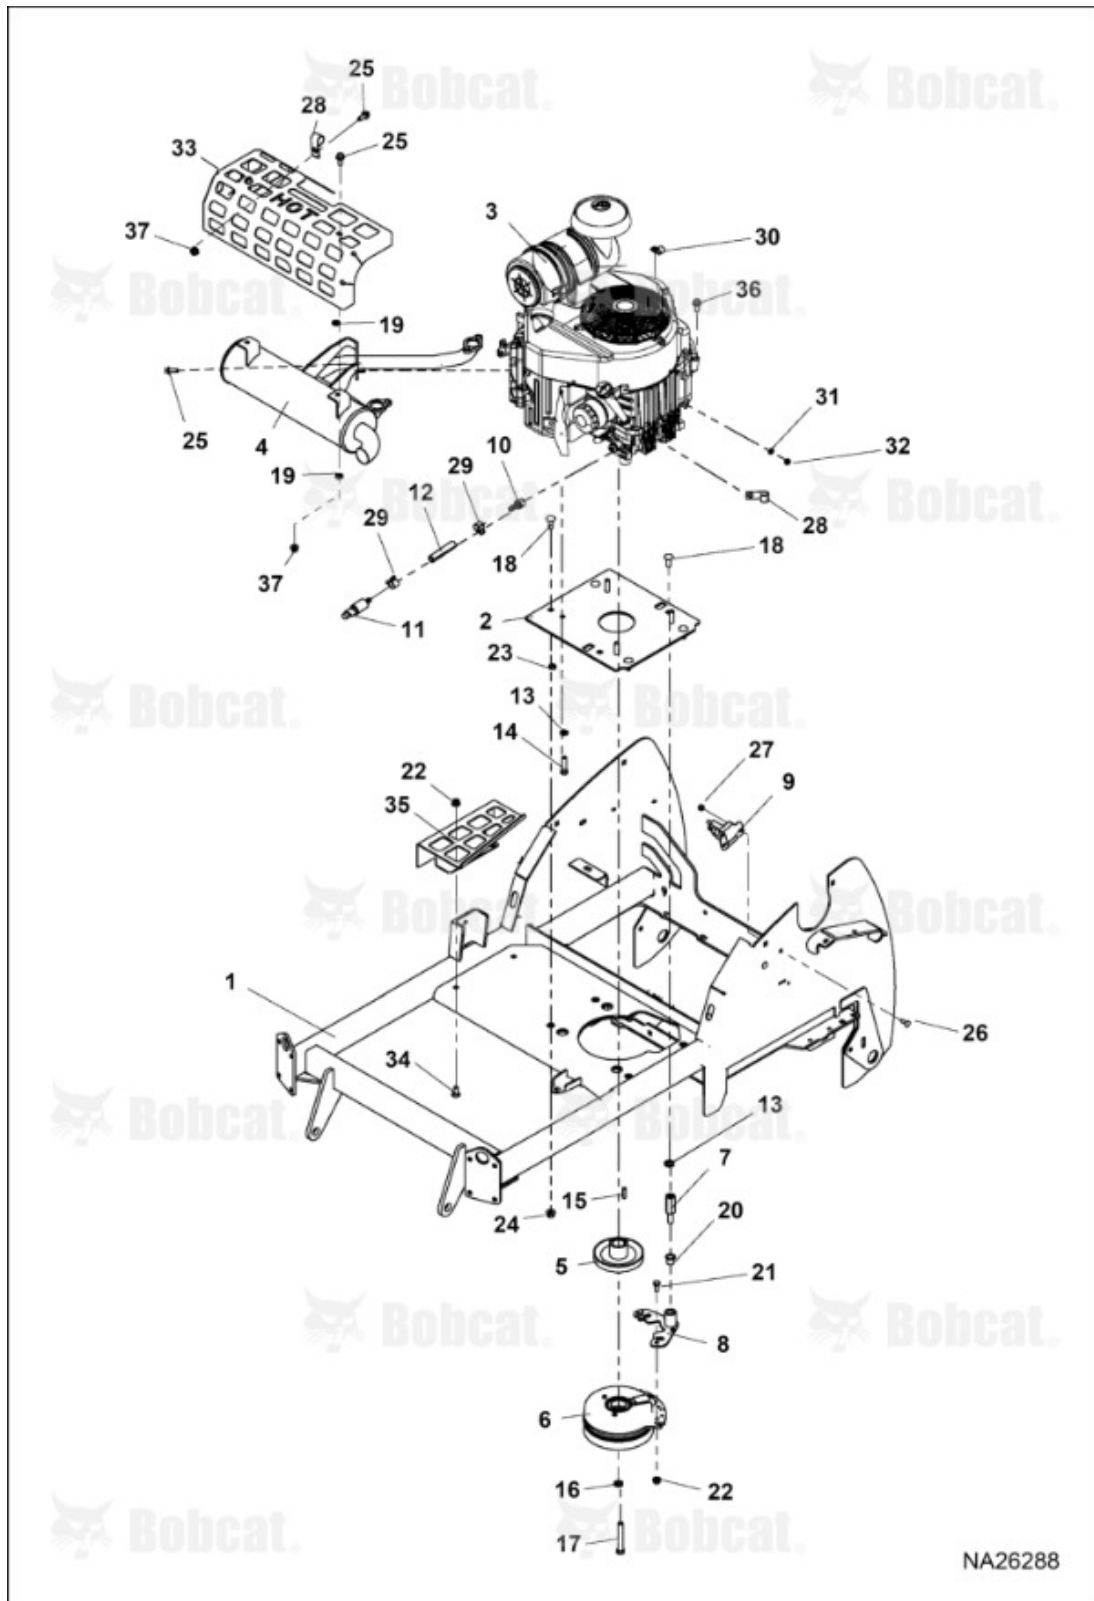

Title: Engine Deck Assembly  
Model Number: ZS4000  
Serial Number: 9994002EU11001 & Above

Title: Engine Deck Assembly  
 Model Number: ZS4000  
 Serial Number: 9994002EU11001 & Above

Ref #	Part #	Description	S/N	Qty
1	4178728	FRAME W/LABELS		1
2	4172751.46	PLATE ENGINE		1
3		ENGINE 22HP, ENGINE 22HP, NSS - USED ON 48" NON EFI ONLY		1
3		ENGINE FT730V EFI, ENGINE FT730V EFI, NSS - USED ON 52" & 61" EFI ONLY		1
4	7498349	MUFFLER ENGINE		1
4	7519454	MANIFOLD MUFFLER		1
4	4170548-03	CLAMP MUFFLER		1
5	4170170	PULLEY MOWER		1
6	7501227	CLUTCH ELECTRIC		1
7	4169106	PIN CLUTCH		1
8	4173452.46	CLUTCH STOP WELDMENT		1
9	7528858	SOLENOID STARTER		1
10	4164252-001	FITTING BARBED STRAIGHT		1
11	4164251	VALVE DRAIN		1
12	7529391	HOSE FUEL		1
13	4E6	WASHER, Was PN 64006-03, A		5
14	1C620	SCREW HEX CAP, Was PN 64123-16, A		4
15	64164-12	KEY SQUARE		1
16	64006-06	WASHER LOCK		1
17	64123-155	BOLT HEX		1
18	10C616	BOLT SHRT SQ NK RHD 3/8-16X1 GRD 5, Was PN 64018-44, A		5
19	4171826	WASHER FLAT		4
20	38304-03	BEARING PLASTIC		1

Title: Rider Platform ASSY  
Model Number: ZS4000  
Serial Number: 9994002EU11001 & Above

Title: Rider Platform ASSY  
 Model Number: ZS4000  
 Serial Number: 9994002EU11001 & Above

Ref #	Part #	Description	S/N	Qty
1	4178728	FRAME W/LABELS		1
2	4171132.46	PLATE FOOT WELDMENT		1
3	4170585	BUMPER RADIAL		4
4	4170388	SPACER LATCH		1
5	7454407.46	BRACKET LATCH		1
6	4171256.41	PLATE FOOT W/A		1
7	4171113.46	PLATE TANK		1
8	4170670	MAT FOOTPLATE		1
9	4171672	BUMPER FOOTPLATE MOLDED		2
10	4178637	DECAL BOBCAT		1
11	4166324-04	BEARING PLASTIC		2
12	4171254	SPACER ROUND		2
13	64229-10	NUT NYLON		4
14	64152-49	SCREW HEX HEAD		4
15	10C616	BOLT SHRT SQ NK RHD 3/8-16X1 GRD 5, Was PN 64018-44, A		10
16	11D6	NUT LOCK HEX NYLON, Was PN 64268-03, A		12
17	35C512	SCREW FLANGED HEAD CAP, Was PN 64262-006, A		4
18	11D5	NUT LOCK HEX NYLON, Was 64268-02, A		5
19	64262-027	BOLT FLANGE		2
20	64272-03	SCREW HEX		4
21	64163-31	WASHER FLAT		2
22	4171365	CAP ASSEMBLY		1