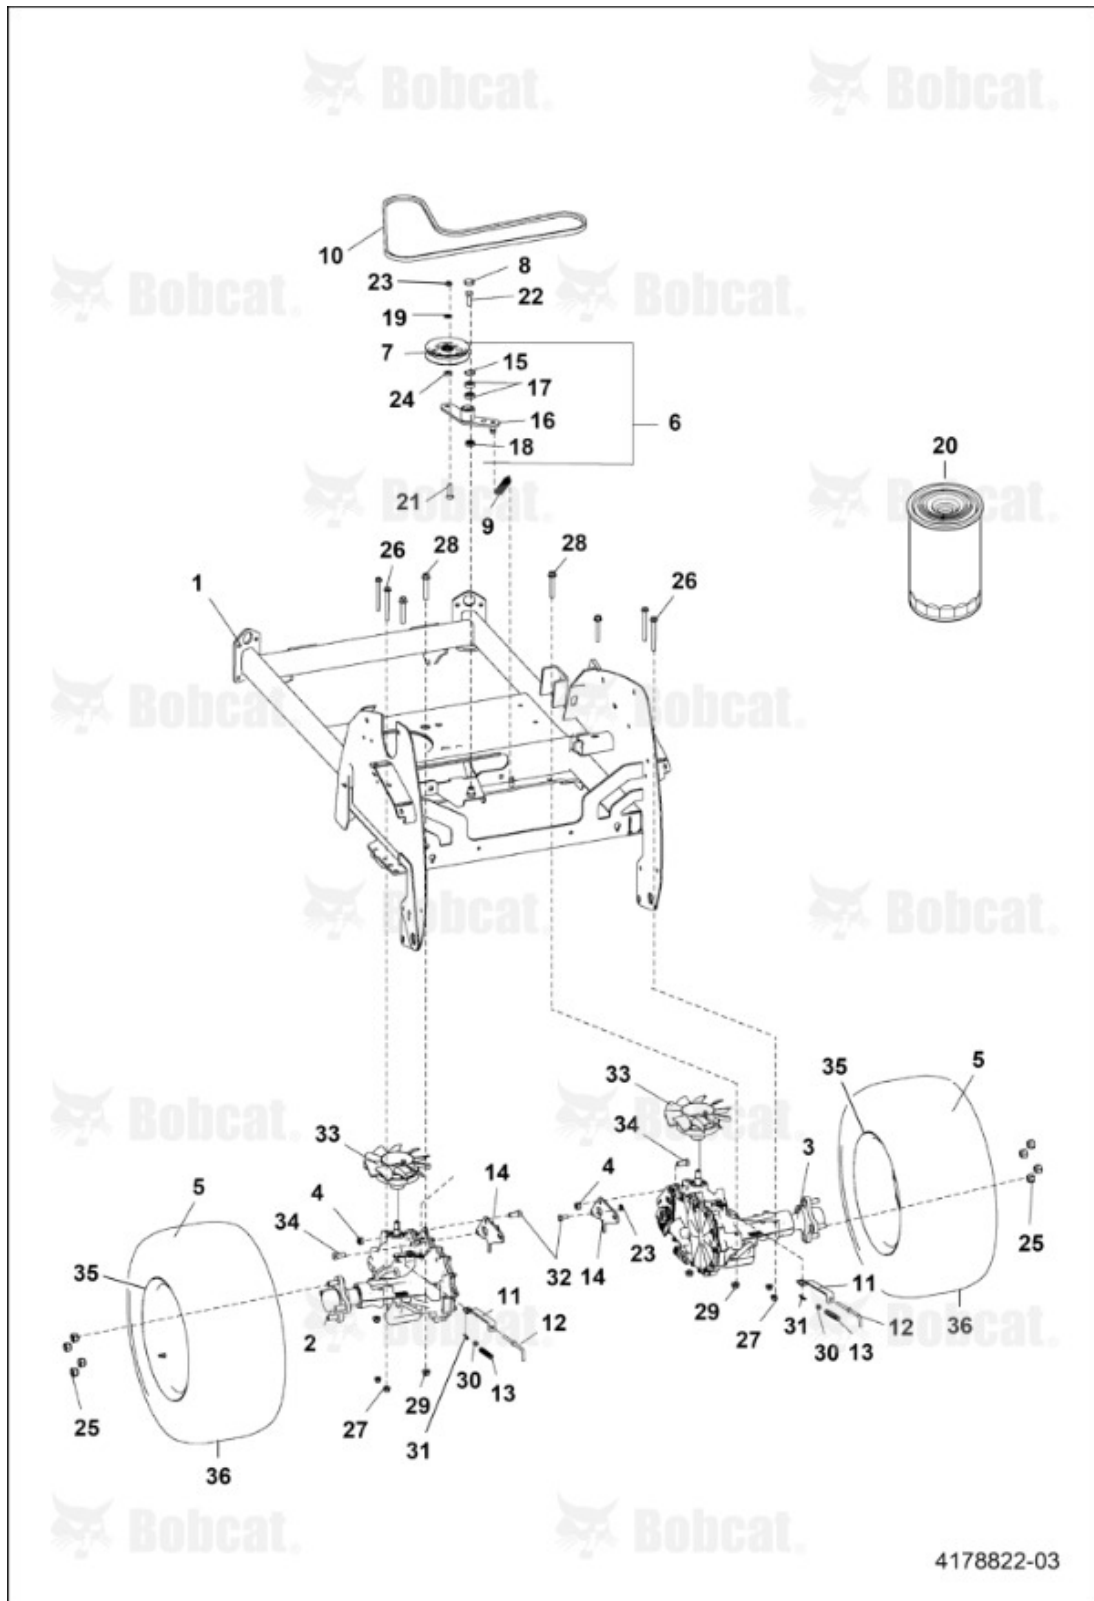

Title: Wheel & Transaxle ASSY
Model Number: ZS4000
Serial Number: 9994002EU11001 & Above

4178822-03

Title: Wheel & Transaxle ASSY
Model Number: ZS4000
Serial Number: 9994002EU11001 & Above

Ref #	Part #	Description	S/N	Qty
1	4178728	FRAME W/LABELS		1
2	4178834	TRANSAXLE LH		1
3	4178835	TRANSAXLE RH		1
4	59D7	NUT LOCK HEX NYLON, Was PN 64229-04, A		22
5	4179539	WHEEL ASSEMBLY 23X8.50-12, NLA - W/ Ref. 36 (4174236-01) - Do not use with 46895487, A		2
5	46895487	WHEEL ASSY 23 X 8.50-12 OTR ZERO-T II, W/ Ref. 35 & 36 (46895488 & 46895489)		2
5	46901992	WHEEL 22 X 11 - 12 TWEEL		2
6	4177819	ARM IDLER ASSEMBLY, W/Ref. 38-41		1
7	2308000	PULLEY IDLER		1
8	4128002	CAP ASSEMBLY		1
9	2188131	SPRING EXTENSION		1
10	4170486	BELT TRANSAXLE		1
11	4148698.46	LINK DUMP VALVE		2
12	4148697	ROD CONTROL		2
13	2720977	SPRING COMPRESSION		2
14	4173339.46	PLATE CONTROL		2
15	64144-40	RING SNAP		1
16	4178692	ARM IDLER ASSEMBLY, Was 4170274.46, A		1
17	4128004	BEARING BALL		2
18	4127999	SEAL RING		1
19	64163-61	WASHER FLAT		1
20	4142045-06	FILTER TRANSAXLE		2
21	37C624	BOLT, Was PN 64018-49, A		1