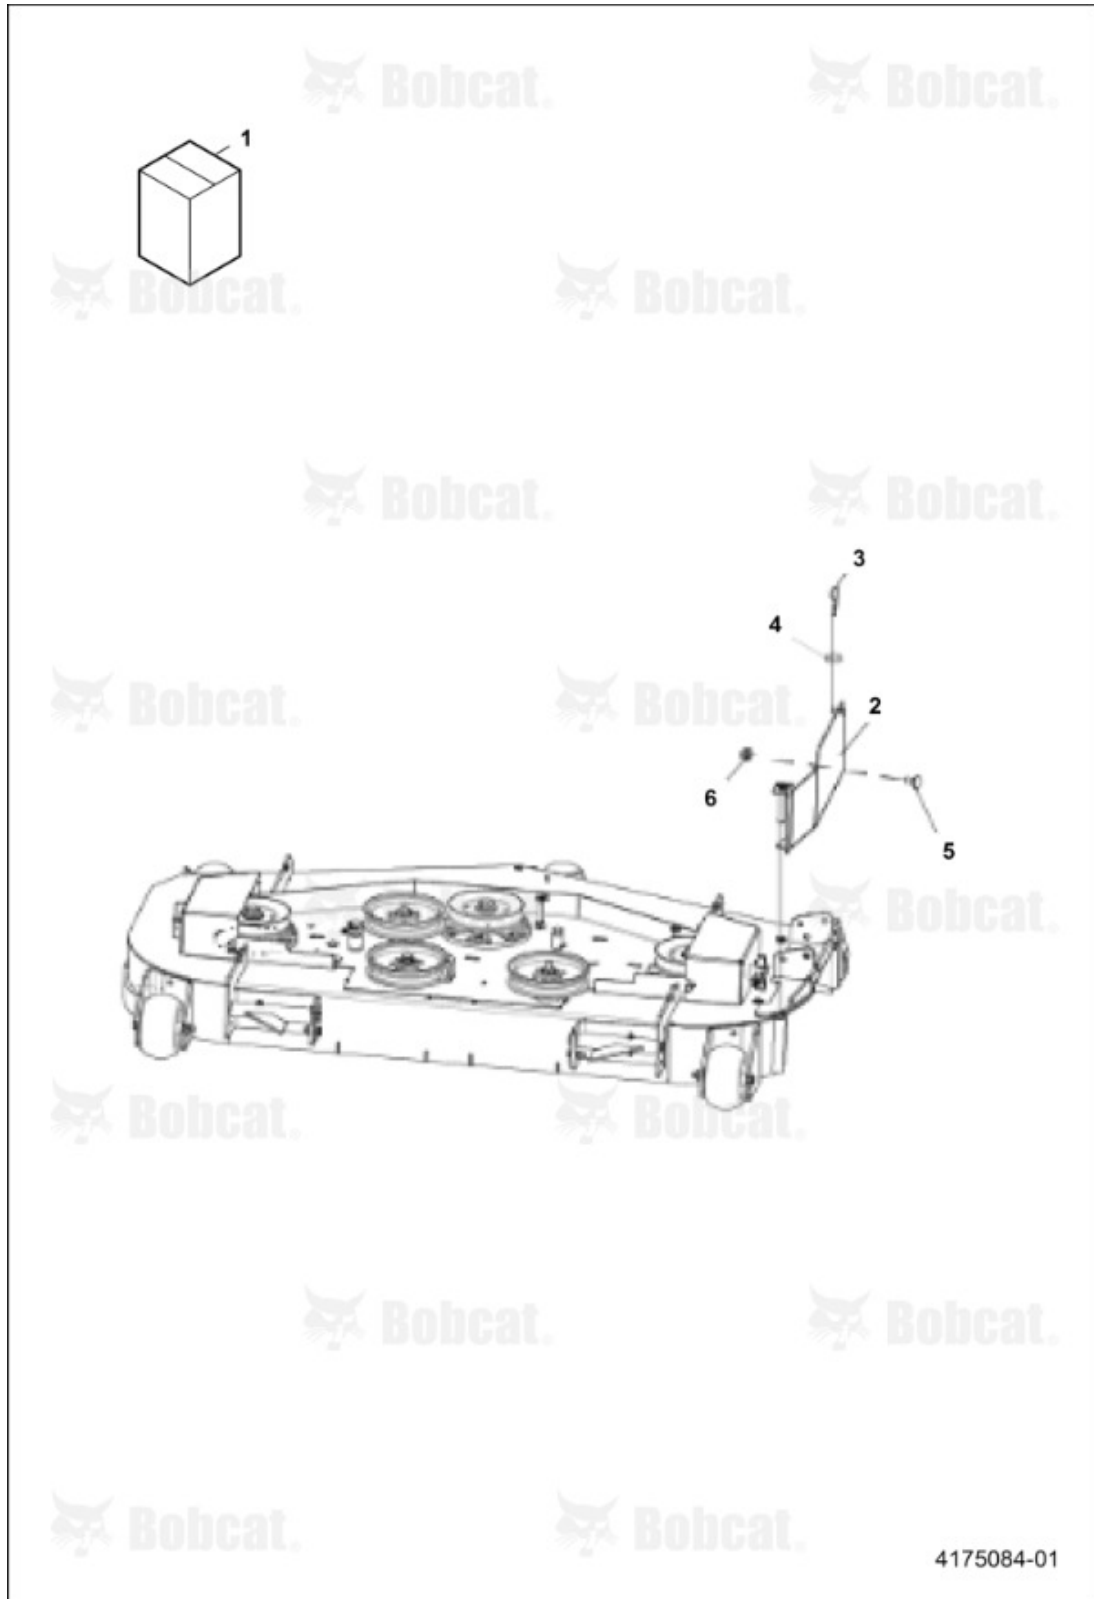

Title: Eco Plate Kit (48")
Model Number: ZS4000
Serial Number: 9994002EU11001 & Above

Title: Eco Plate Kit (48")
Model Number: ZS4000
Serial Number: 9994002EU11001 & Above

Ref #	Part #	Description	S/N	Qty
1	970623	RING SIDE, Ref. 2-6		1
2	4174639.7	PLATE ECO 48		1
3	7508483	PIN COTTER, Was 64168-2, A		1
4	64163-31	WASHER FLAT		1
5		SCREW BUTTON, SCREW BUTTON, preinstalled		1
6	64151-34	NUT HEX, preinstalled		1