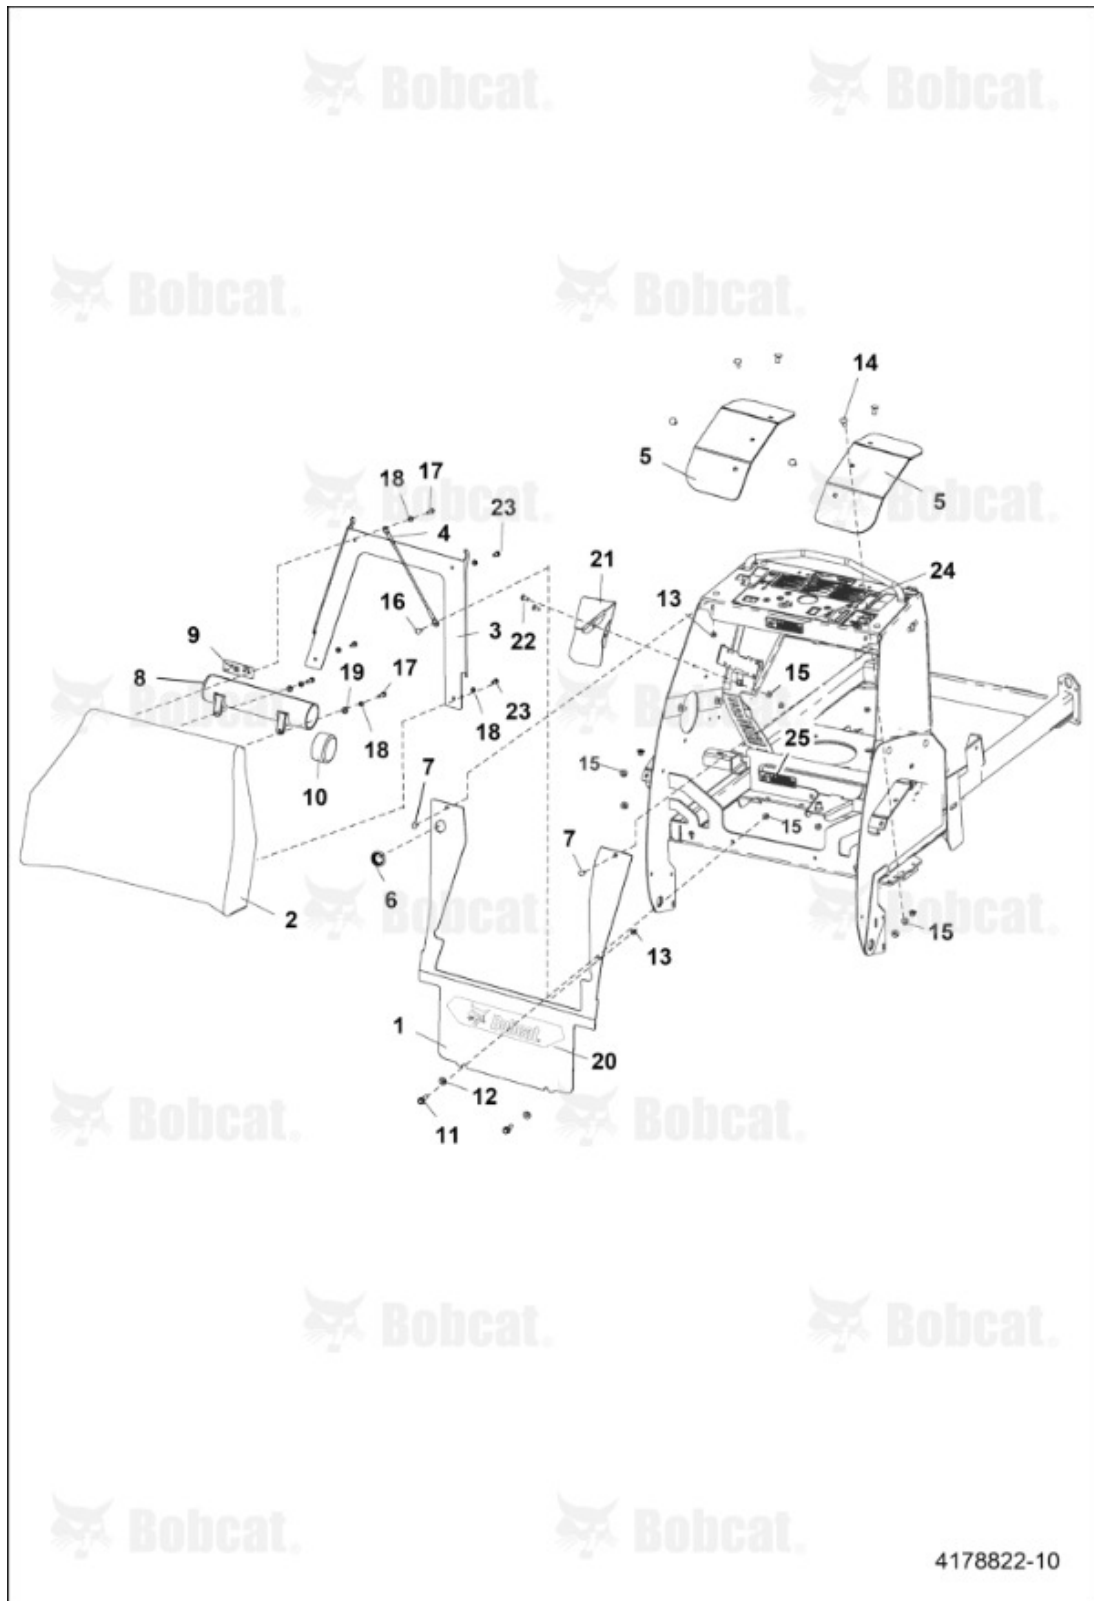

Title: Rider Pad & Fender ASSY
Model Number: ZS4000
Serial Number: 9994002EU11001 & Above

Title: Rider Pad & Fender ASSY
Model Number: ZS4000
Serial Number: 9994002EU11001 & Above

Ref #	Part #	Description	S/N	Qty
1	4176340.45	PANEL REAR		1
2	4178565	PAD RIDER WIDE		1
3	4170384.46	BRACKET SUPPORT		1
4	4171100	CABLE TETHER		1
5	4170598.46	FENDER WHEEL		2
6	4167193	PLUG PLASTIC		1
7	7508182	BOLT CARRIAGE, Was PN 64018-41, A		2
8	4160281	HOLDER MANUAL		1
9	7511907	DECAL MANUAL OPS PICTORIAL		1
10	38061A	CAP VINYL		1
11	35C516	SCREW HEX HD W/F GR5, Was PN 64262-007, A		2
12	4170388	SPACER LATCH		2
13	11D4	NUT LOCK HEX NYLON, Was PN 64268-01, A		3
14	37C516	BOLT SQ NECK RND HD, Was PN 64018-15, A		6
15	11D5	NUT LOCK HEX NYLON, Was 64268-02, A		10
16	37C412	BOLT, Was PN 64018-2, A		1
17	64123-114	BOLT HEX		3
18	4E4	WASHER, Was 64006-01, A		6
19	7508367	WASHER FLAT, Was PN 64163-02, A		2
20	4178637	DECAL BOBCAT		1
21	4170614.46	BRACKET SHIELD		1
22	10C512	BOLT SQ NECK RND HD, Was PN 64018-51, A		2
23	64123-89	BOLT HEX		3
24	7524307	DECAL OPS MANUAL		1
25	7511906	DECAL BATTERY		1