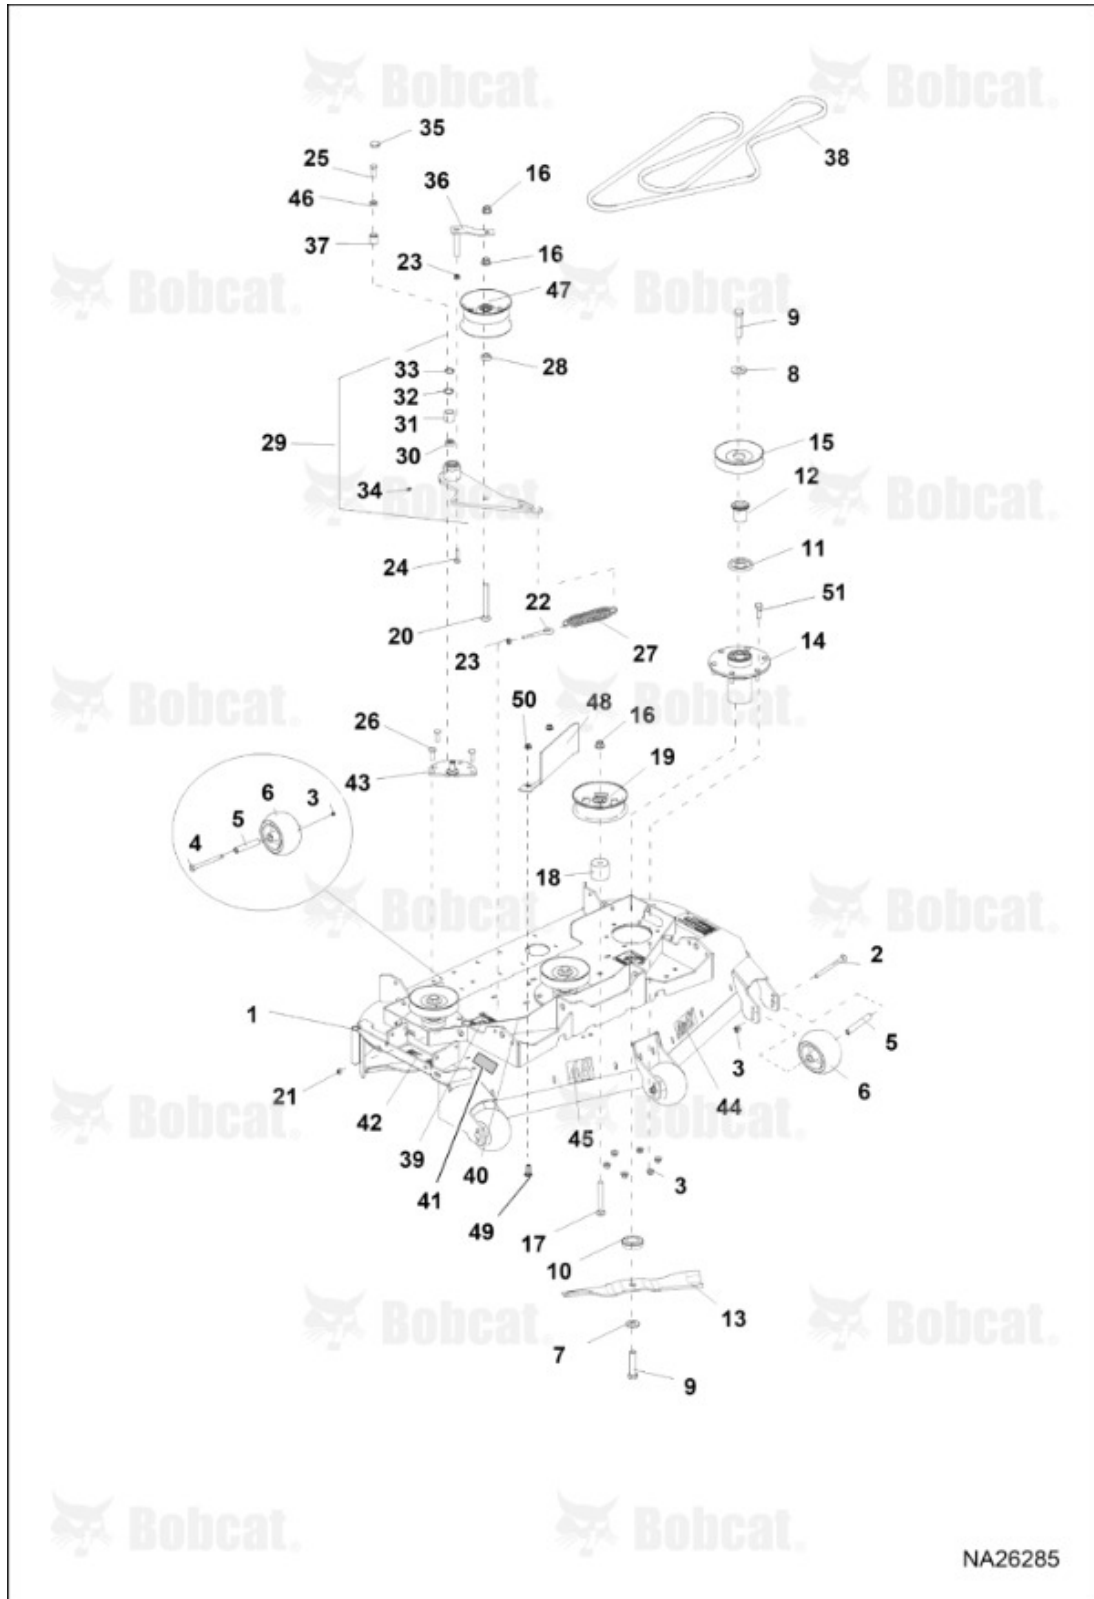

Title: 48" Side Deck ASSY
Model Number: ZS4000
Serial Number: 9994002EU11001 & Above

Title: 48" Side Deck ASSY
Model Number: ZS4000
Serial Number: 9994002EU11001 & Above

Ref #	Part #	Description	S/N	Qty
1	4177824.46	CUTTERDECK 48 IN		1
2	64018-30	BOLT CARRIAGE		3
3	11D6	NUT LOCK HEX NYLON, Was PN 64268-03, A		22
4	1C668	SCREW, HEX, Was PN 64123-217, A		1
5	2720685	SPACER ROLLER		4
6	2721512	ROLLER CENTERED		4
7	64209-03	SPRING WASHER		3
8	64209-16	WASHER SPRING		3
9	64123-133	BOLT HEX		6
10	4174961-1	SPACER SPINDLE		3
11	4175081	SPACER SPINDLE		3
12	4175082-6	SPACER SPINDLE		3
13	112243-01	BLADE 16.25 OFFSET HI-LIFT, standard		3
13		BLADE 16.25 LAZER EDGE, BLADE 16.25 LAZER EDGE, NLA - self-sharpening - Was 112111-01-LE, A		3
13	2722543-01	BLADE 16.25 ELIMINATOR, mulch		3
14	4178252	SHAFT SPINDLE		3
15	4174433	PULLEY SPINDLE		3
16	11D8	NUT LOCK HEX NYLON, Was PN 64268-05, A		3
17	37C864	BOLT HEAD SQUARE, Was PN 64018-21, A		1
18	4152578-04	SPACER ROUND		1
19	4176312-02	PULLEY IDLER		1
20	64018-33	BOLT CARRIAGE		1
21	59D5	NUT LOCK HEX NYLON, Was PN 64229-02, A		1
22	7508365	BOLT EYE, Was PN 64158-08, A		1