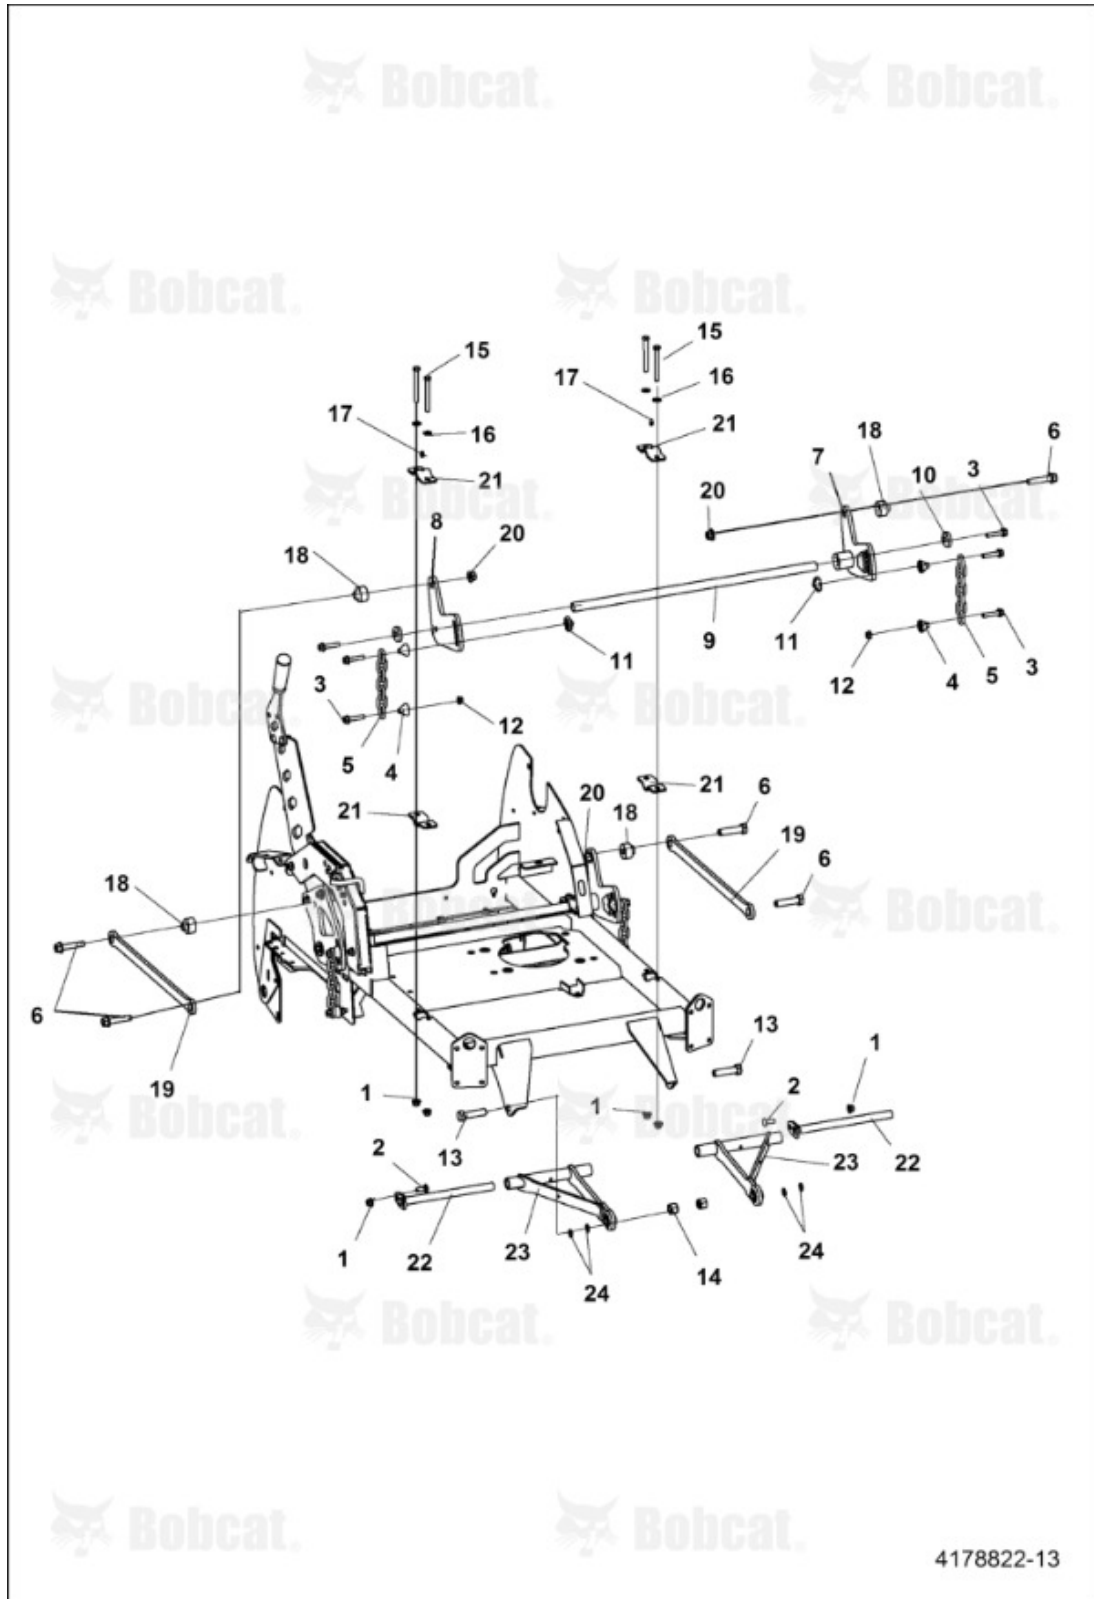

Title: Front Deck Lift Assembly
Model Number: ZS4000
Serial Number: 9994002EU11001 & Above

Title: Front Deck Lift Assembly
Model Number: ZS4000
Serial Number: 9994002EU11001 & Above

Ref #	Part #	Description	S/N	Qty
1	11D6	NUT LOCK HEX NYLON, Was PN 64268-03, A		6
2	10C616	BOLT SHRT SQ NK RHD 3/8-16X1 GRD 5, Was PN 64018-44, A		2
3	35C628	BOLT, Was PN 64262-018, A		6
4	4178684	SPACER DECK HANGING		4
5	4169126-01	CHAIN 7 LINKS		2
6	35C840	BOLT, Was PN 64262-030, A		2
7	4177873.46	DECK LIFT WELDMENT		1
8	4177874.46	DECK LIFT WELDMENT		1
9	4177858	SHAFT DECK LIFT		2
10	64163-53	WASHER FLAT		2
11	4173954	PLATE GEAR		2
12	99D6	NUT HEX FLANGED, Was PN 64141-16, A		2
13	17C1040	BOLT, Was PN 64123-168, A		2
14	59D10	NUT LOCK HEX NYLON, Was PN 64229-06, A		2
15	1C656	BOLT, Was PN 64123-171, A		4
16	64163-61	WASHER FLAT		4
17	85010N	ZERK FITTING		2
18	4174012	SPACER ARM LIFT		4
19	4178363.46	PLATE LINK		2
20	11D8	NUT LOCK HEX NYLON, Was PN 64268-05, A		4
21	4177871.46	BRACKET HANGER DECK LIFT		4
22	4177840	SHAFT ARM PULL WELDMENT		2
23	4177839.46	ARM PULL WELDMENT		2
24	7508382	WASHER FLAT, Was PN 64163-26, A		2