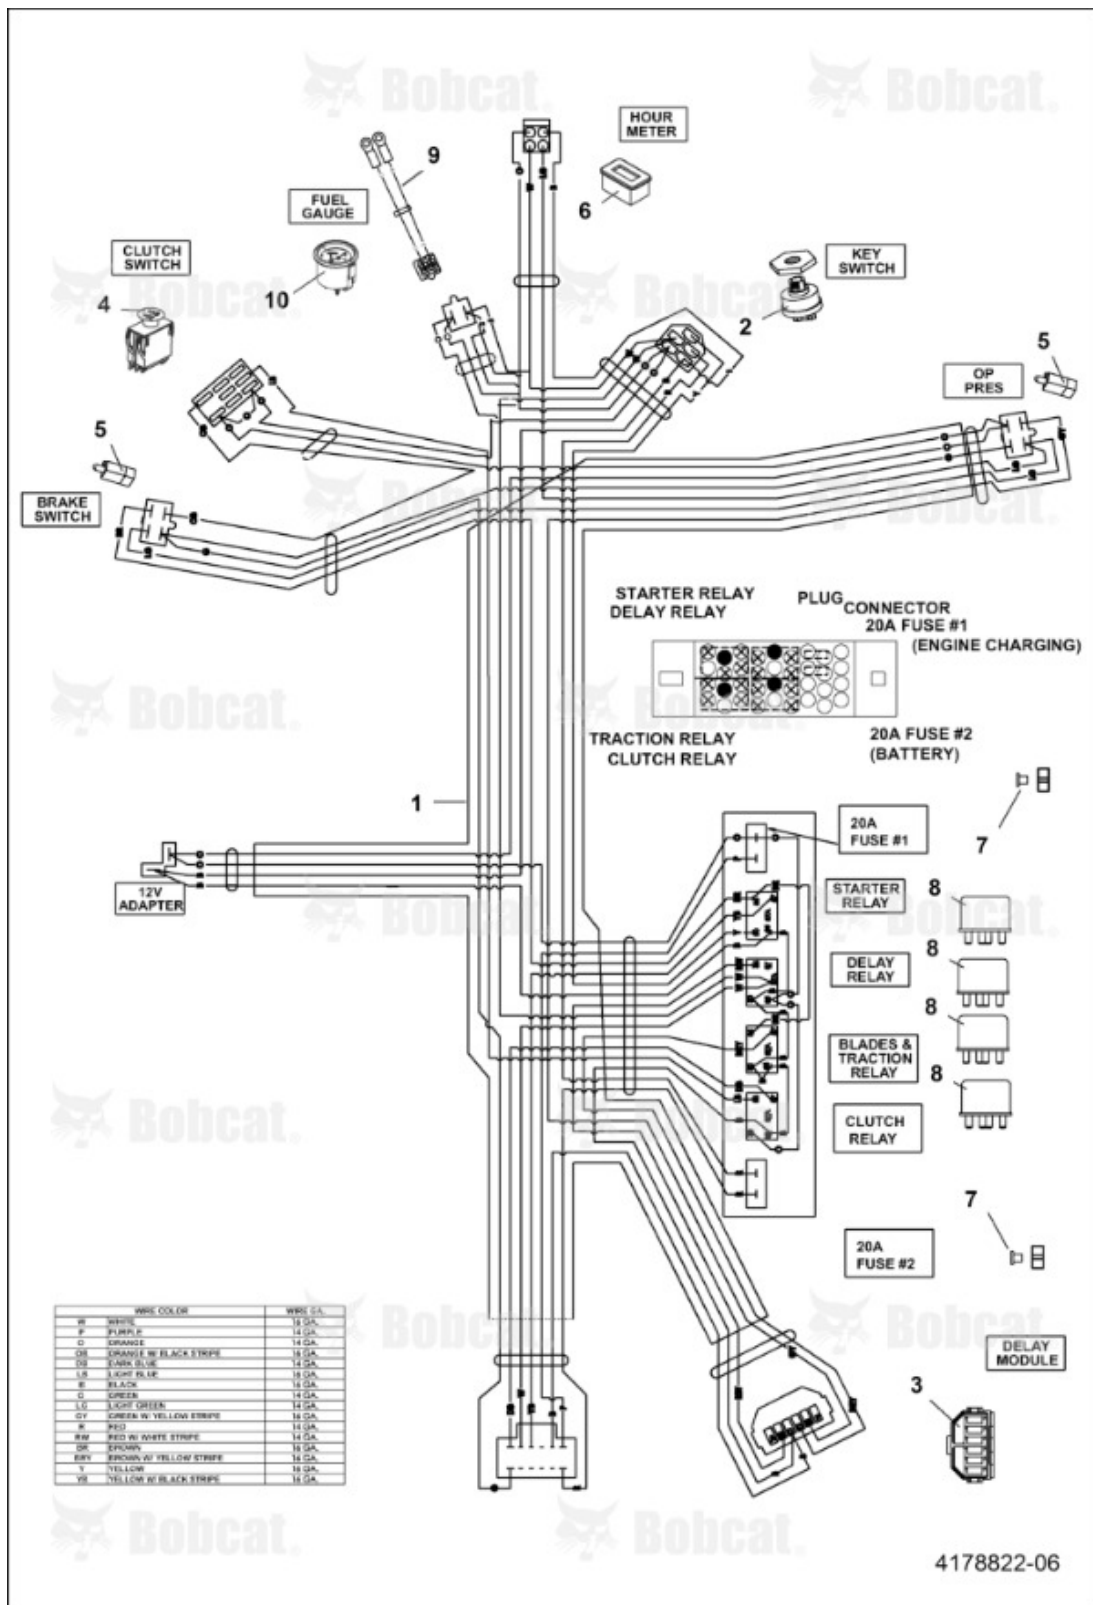

Title: Upper Wire Harness
Model Number: ZS4000
Serial Number: 9994002EU11001 & Above

Title: Upper Wire Harness
Model Number: ZS4000
Serial Number: 9994002EU11001 & Above

Ref #	Part #	Description	S/N	Qty
1	4176733	HARNESS WIRING		1
2	128010	SWITCH IGNITION, kit - includes switch, nut & key		1
2	128010-01	NUT HEX		x
2	128010-03	KEY IGNITION		x
3	2188154	MODULE DELAY		1
4	2721505	SWITCH PTO		1
5	2188156	SWITCH DOUBLE POLE NO/NO		2
6	4177930	HOURMETER		1
7	4173756	FUSE 20 AMP		2
8	4173755	RELAY ELECTRICAL		4
11	4176734	HARNESS JUMPER		1
12	4176839	GAUGE FUEL		1