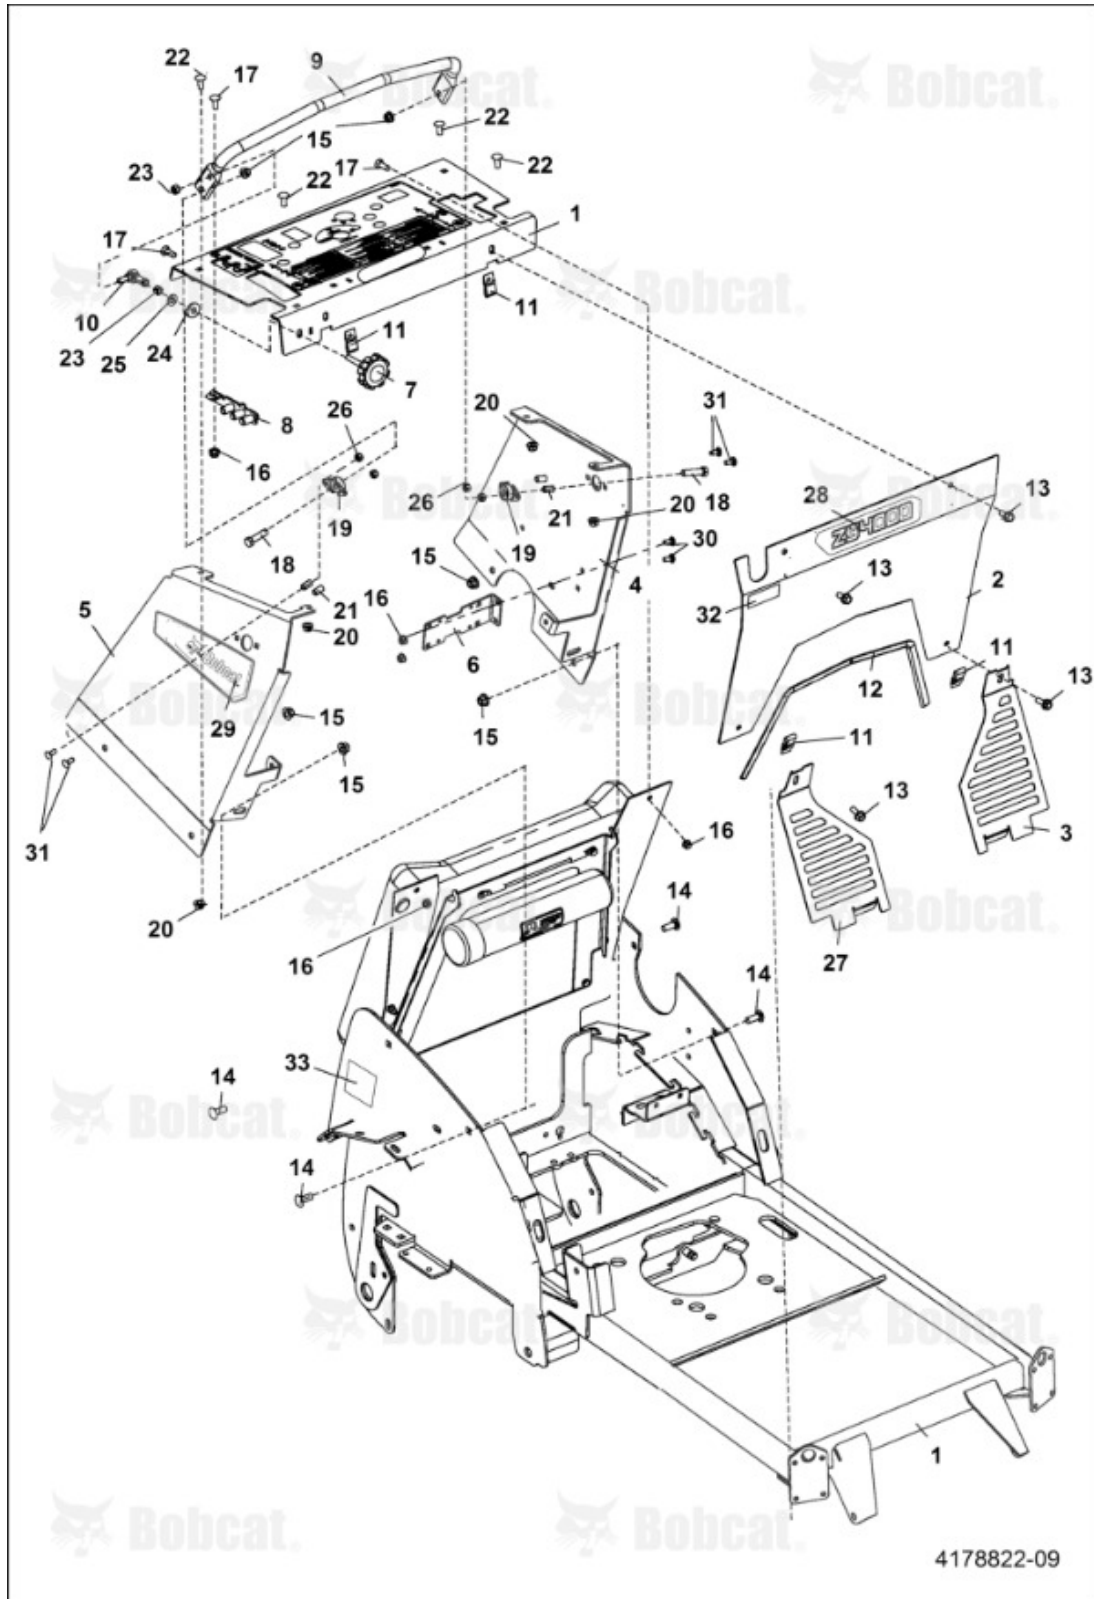

Title: Tower ASSY
Model Number: ZS4000
Serial Number: 9994002EU11001 & Above

Title: Tower ASSY
Model Number: ZS4000
Serial Number: 9994002EU11001 & Above

Ref #	Part #	Description	S/N	Qty
1	4178736	PANEL CONTROL		1
2	4176341.45	PANEL FRONT		1
3	4170601.46	GUARD FAN		1
4	4176343.45	PANEL LH		1
5	4176342.45	PANEL RH		1
6	4176609.46	BRACKET RELAY		1
7	4176700	KNOB FLUTED		1
8	4173635.46	STOP BRAKE PARKING WELDMENT		1
9	4176266.46	ROD POINT OF REFERENCE FRONT		1
10	4167343-01	ROD END		1
11	7527139	NUT CLIP, Was 800889		4
12	56-046-03	SEAL TRIM		1
13	35C516	SCREW HEX HD W/F GR5, Was PN 64262-007, A		4
14	10C616	BOLT SHRT SQ NK RHD 3/8-16X1 GRD 5, Was PN 64018-44, A		4
15	11D6	NUT LOCK HEX NYLON, Was PN 64268-03, A		6
16	11D4	NUT LOCK HEX NYLON, Was PN 64268-01, A		5
17	7508182	BOLT CARRIAGE, Was PN 64018-41, A		3
18	1C624	SCREW HEX CAP, Was PN 64123-70, A		2
19	4176287-01	BEARING SELF ALIGN		2
20	11D5	NUT LOCK HEX NYLON, Was 64268-02, A		4
21	4116380-01	SPACER ROUND		4
22	10C512	BOLT SQ NECK RND HD, Was PN 64018-51, A		4
23	64229-08	NUT NYLON		2
24	4169895	WASHER FRICTION		1
25	4169871	WASHER CUPPED		1