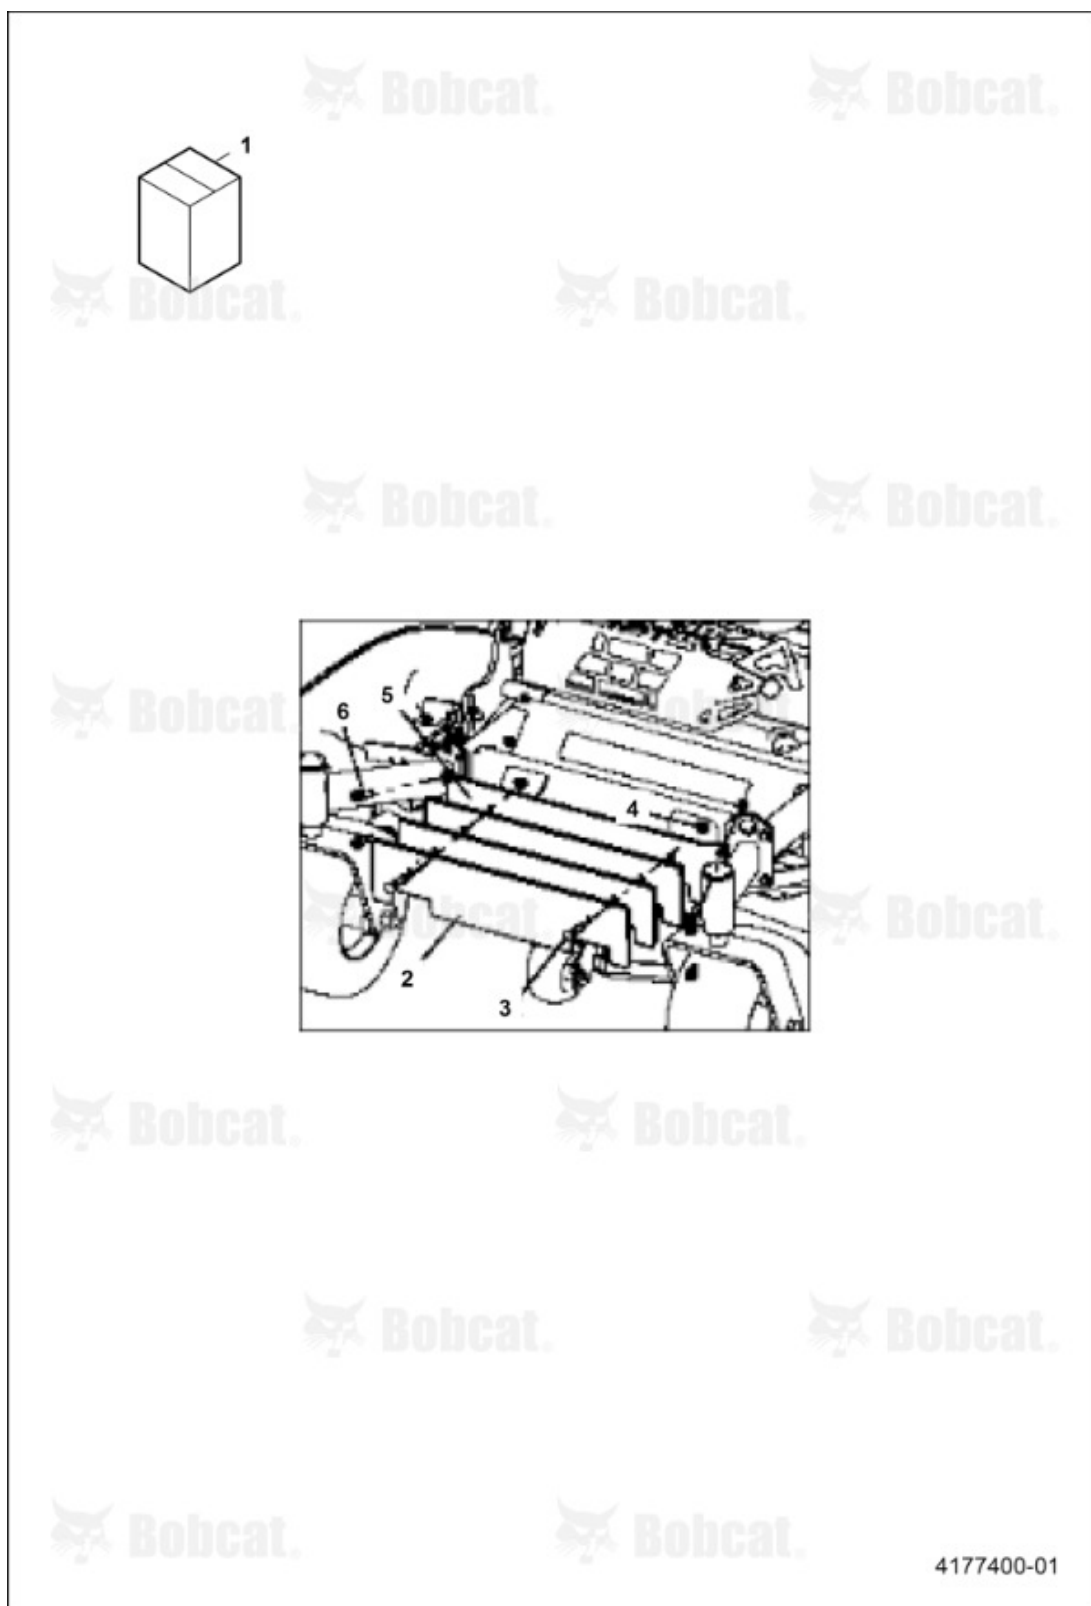

Title: Weight Kit (48")
Model Number: ZS4000
Serial Number: 9994002EU11001 & Above

Title: Weight Kit (48")
Model Number: ZS4000
Serial Number: 9994002EU11001 & Above

Ref #	Part #	Description	S/N	Qty
1	970645	KIT WEIGHT 48 IN 52 IN 61 IN, Ref. 2-6		1
2	4177363.7	PLATE WEIGHT		3
3	37C632	BOLT SQ NECK RD HD, Was PN 64018-18, A		2
4	11D6	NUT LOCK HEX NYLON, Was PN 64268-03, A		2
5	4177362.7	BRACKET WEIGHT		1
6	64262-012	BOLT FLANGE		4