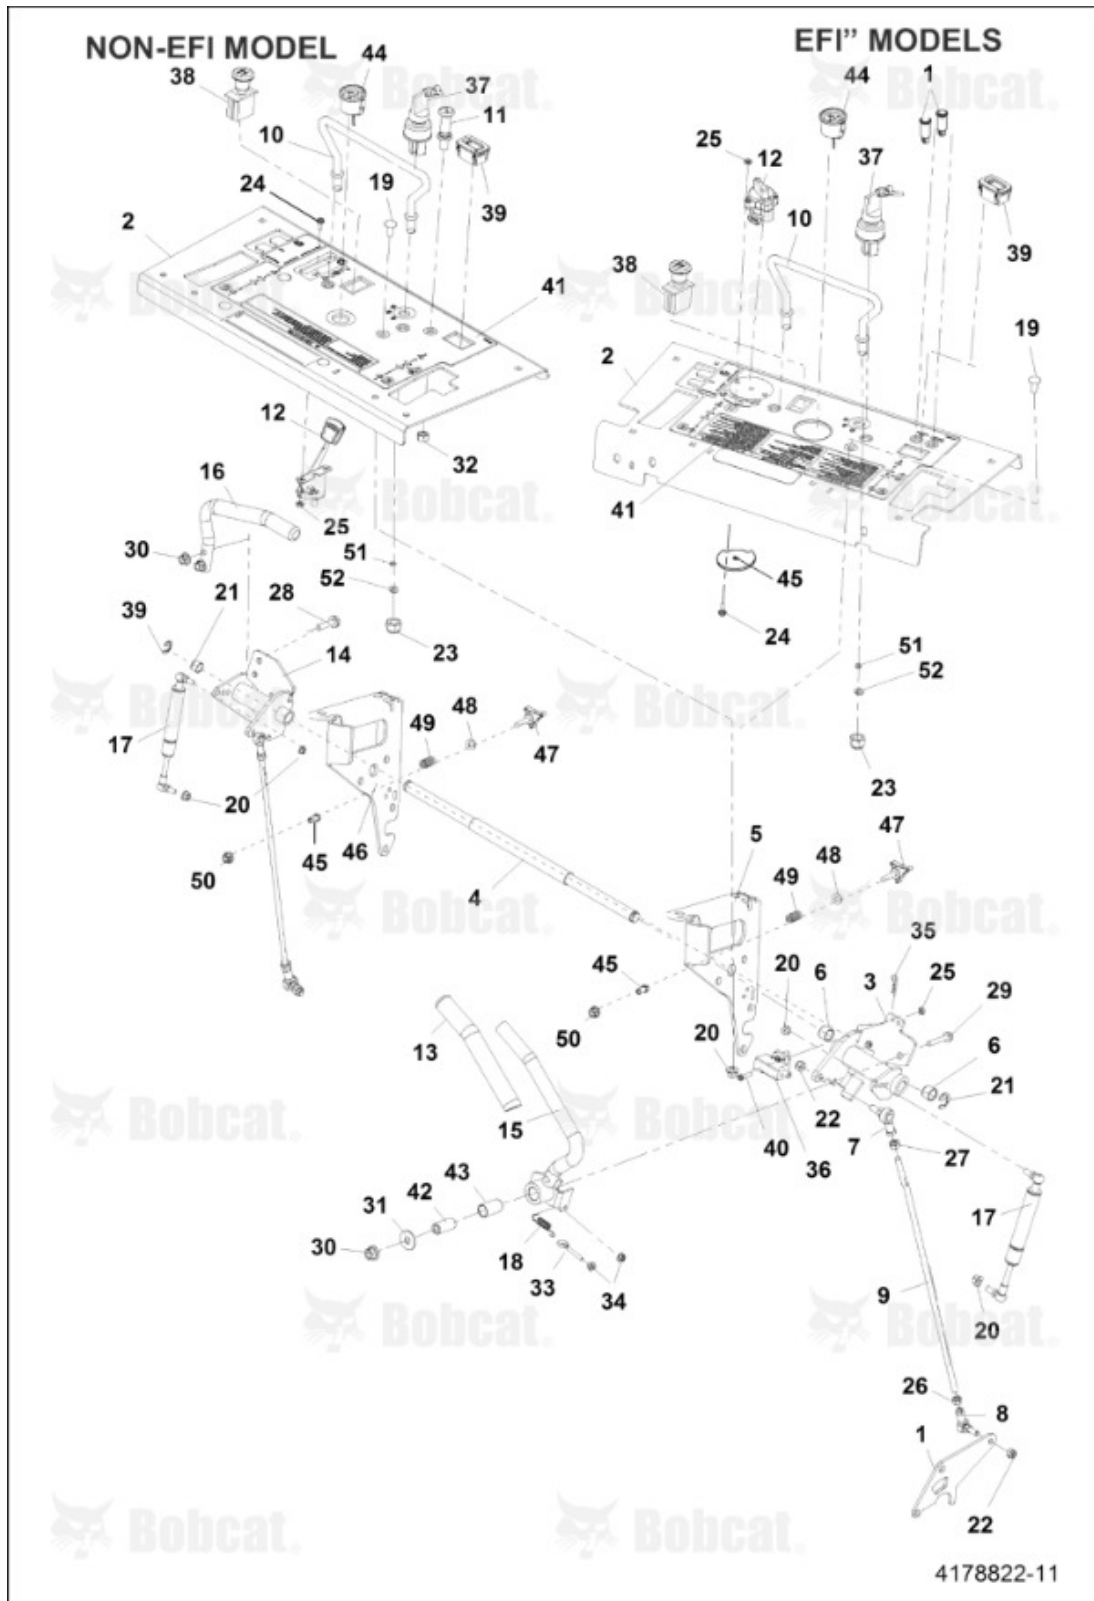

Title: Controls
Model Number: ZS4000
Serial Number: 9994002EU11001 & Above

Title: Controls
Model Number: ZS4000
Serial Number: 9994002EU11001 & Above

Ref #	Part #	Description	S/N	Qty
1	4176576	LIGHT INDICATOR, USED ON EFI MODELS		2
2	4178736	PANEL CONTROL		1
3	4176939	CONTROL LH, W/Ref. 6		1
4	4170532	SHAFT CONTROL HANDLE		1
5	4178734	BRACKET CONTROL LH		1
6	4166324-05	BEARING PLASTIC		4
7	4167343-02	ROD END		2
8	4167343-01	ROD END		2
9	4176180	ROD CONTROL		2
10	4173321	ROD POINT OF REFERENCE REAR		1
11	108009-03	CABLE CHOKE		1
12	118020-22	CONTROL THROTTLE, Includes throttle cable.		1
13	4172963	HANDLE GRIP		2
14	4176940	CONTROL RH, W/Ref. 6		1
15	4171587	HANDLE OPERATING		1
16	4171171	HANDLE CONTROL		1
17	46919226	DAMPER NON CAVITATING, Was 2228065, A		2
18	4171461	SPRING EXTENSION		1
19	10C512	BOLT SQ NECK RND HD, Was PN 64018-51, A		4
20	11D5	NUT LOCK HEX NYLON, Was 64268-02, A		8
21	64221-02	E-RING		2
22	64229-08	NUT NYLON		4
23	61D8	NUT HEX 5, Was PN 64025-19, A		2
24	64152-46	SCREW HEX HEAD		2
25	64025-15	NUT HEX		4