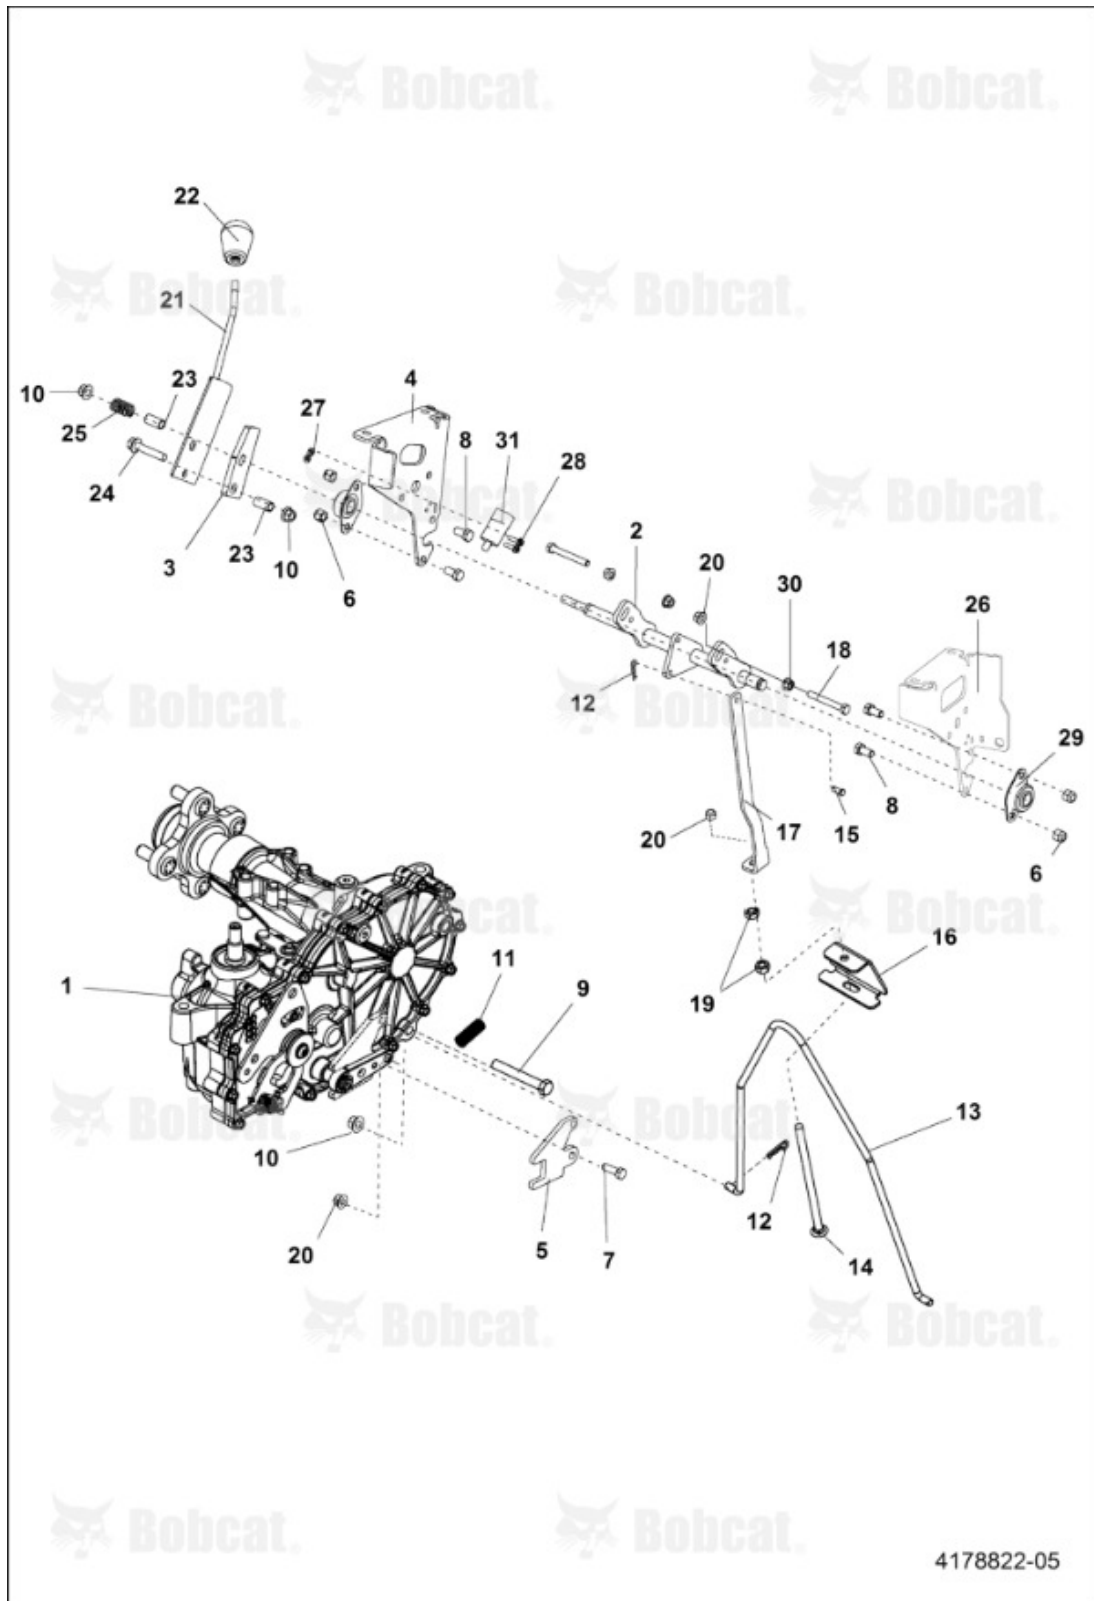

Title: Parking Brake ASSY
Model Number: ZS4000
Serial Number: 9994002EU11001 & Above

Title: Parking Brake ASSY
Model Number: ZS4000
Serial Number: 9994002EU11001 & Above

Ref #	Part #	Description	S/N	Qty
1	4178834	TRANSAXLE LH		1
1	4178835	TRANSAXLE RH		1
2	4173481	BRACKET W/A		1
3	4170934.46	PLATE BRAKE		1
4	4178733	BRACKET CONTROL RH		1
5	4172259.46	PLATE BRAKE		2
6	59D6	NUT LOCK HEX NYLON, Was 64229-03 , A		4
7	1C516	BOLT, Was PN 64123-68, A		2
8	1C612	BOLT, Was PN 64123-15, A		4
9	1C644	CANOPY BOLT 4, Was PN 64123-88, A		2
10	11D6	NUT LOCK HEX NYLON, Was PN 64268-03, A		4
11	2308065	SPRING EXTENSION		2
12	7508483	PIN COTTER, Was 64168-2, A		3
13	4170367	ROD BRAKE		1
14	64018-57	BOLT CARRIAGE		1
15	64188-65	PIN CLEVIS		1
16	4168217.46	BRACKET CLIP		1
17	4176179.46	BRACKET BRAKE		1
18	1C540	BOLT, Was PN 64123-12, A		2
19	61D5	NUT HEX, Was PN 64025-02, A		3
20	11D5	NUT LOCK HEX NYLON, Was 64268-02, A		5
21	4176054	CONTROL HANDLE WELDMENT		1
22	4176120	KNOB LEVER		1
23	516544	BUSHING PLATED		2
24	64262-014	BOLT FLANGE		1