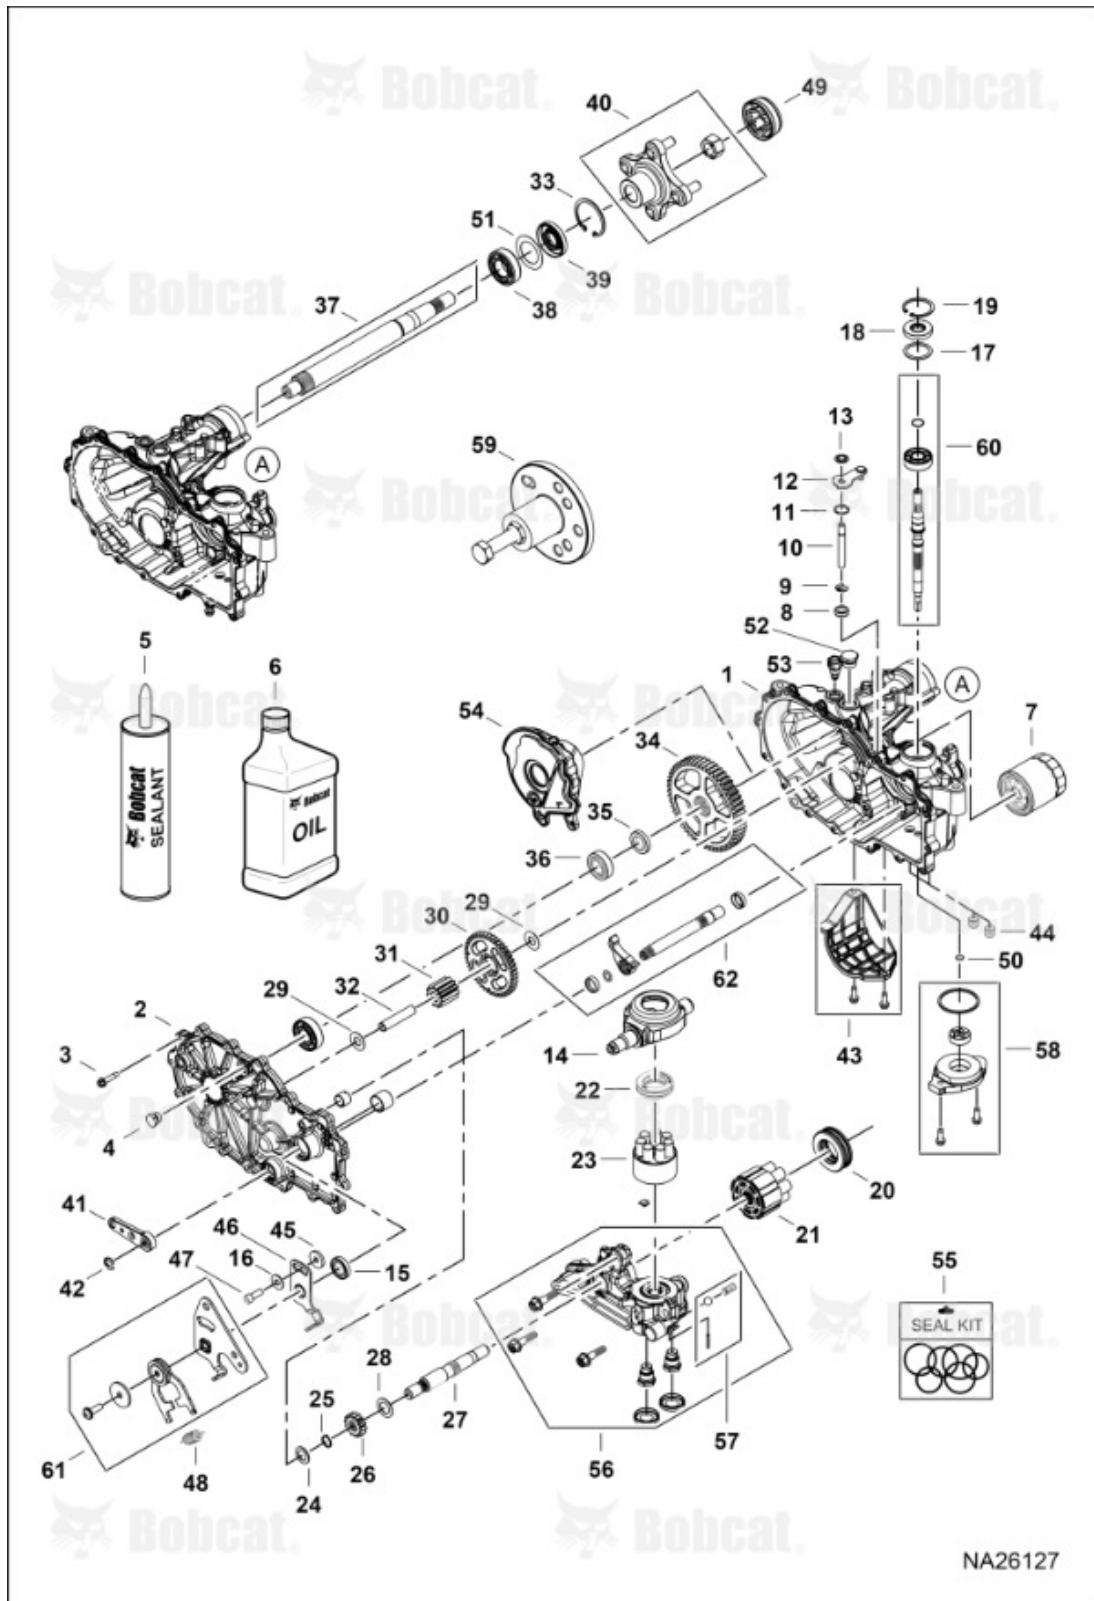

Title: Transaxle Left
Model Number: ZS4000
Serial Number: 9994002EU11001 & Above

NA26127

Title: Transaxle Left
Model Number: ZS4000
Serial Number: 9994002EU11001 & Above

Ref #	Part #	Description	S/N	Qty
1	7528776	KIT HOUSING		1
2	7528777	KIT COVER LH		1
3	7525210	SCREW HEX		16
4	7525209	PLUG VENT		1
5	7504362	SEALANT GASKET LIQUID		1
6	7354881	OIL 15W40 QT 12, Transaxle fluid		X
6	7354882	OIL 15W40 GAL 6, Transaxle fluid		X
6	7354882PK	OIL 15W40 GAL 216		X
7	4142045-06	FILTER TRANSAXLE		1
8	7525211	SEAL LIP		1
9	7504367	RING RETAINING		1
10	7525212	ROD BYPASS		1
11	7504366	RING RETAINING		1
12	7525213	ARM BYPASS		1
13	7525214	RING RETAINING		1
14	7525215	SWASHPLATE		1
15	7525216	SEAL LIP		1
16	7504359	WASHER FLAT		1
17	7525217	WASHER FLAT		1
18	7525218	SEAL LIP		1
19	7525219	RING RETAINING		1
20	7525220	BEARING BALL		1
21	7525221	KIT CYLINDER BLOCK		1
22	4164841-004	BEARING PLASTIC		1
23	4164841-003	KIT CYLINDER BLOCK		1