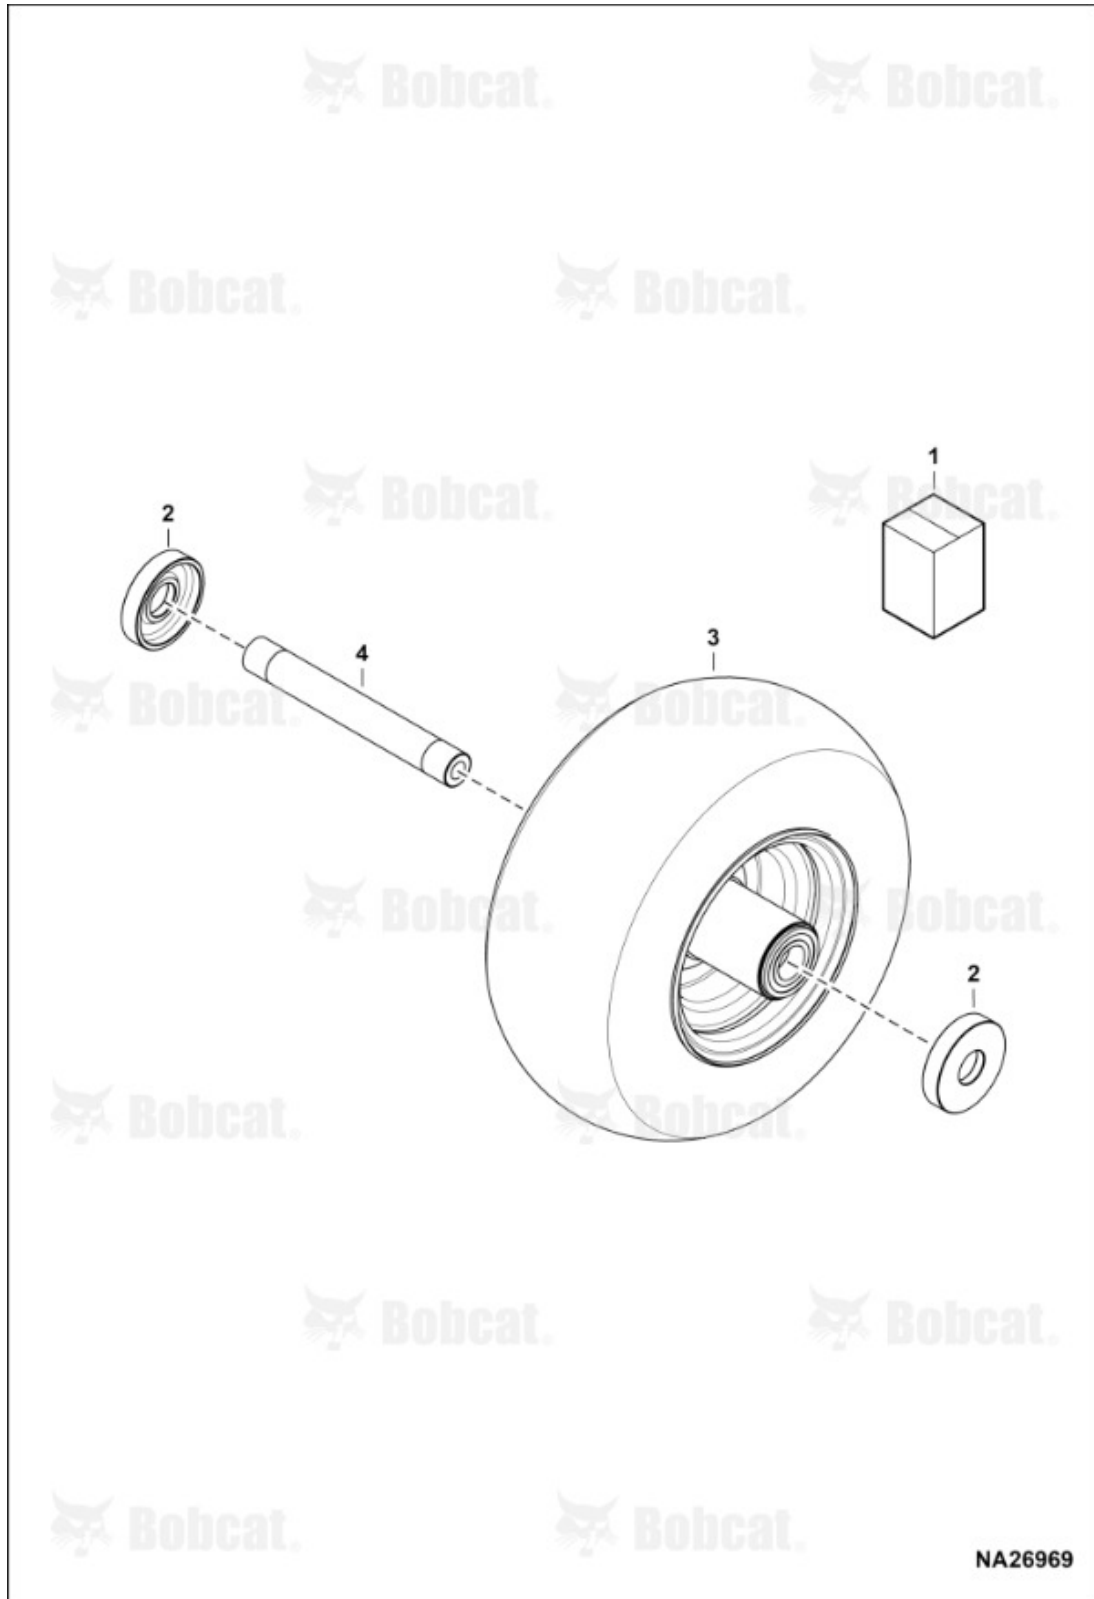

Title: Caster Tire and Spanner
Model Number: ZS4000
Serial Number: 9994002EU11001 & Above

Title: Caster Tire and Spanner
Model Number: ZS4000
Serial Number: 9994002EU11001 & Above

Ref #	Part #	Description	S/N	Qty
1	7525561	KIT CASTER TIRE AND SPANNER, W/ Ref. 2-4		1
2	2722231	SPACER END		4
3	4179540	WHEEL 13X6.5-6 NO FLAT ASSEMBLY		2
4	7522853	SPANNER SHAFT		2